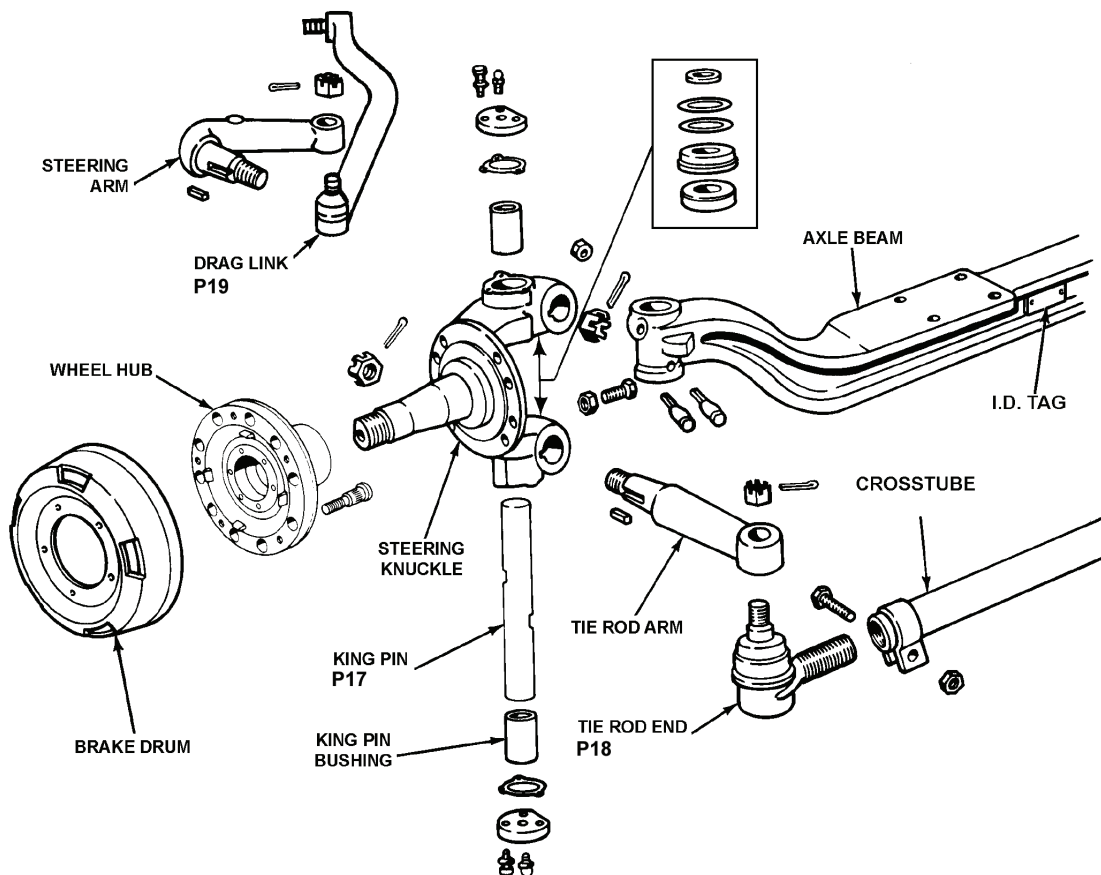

Front Axle

Components

TRT stocks a wide range of Front Axle and Steering components including King Pin Sets, Tie Rod Ends, Drag links etc.

Meritor Fg941 (Typical Layout)

...for the long haul