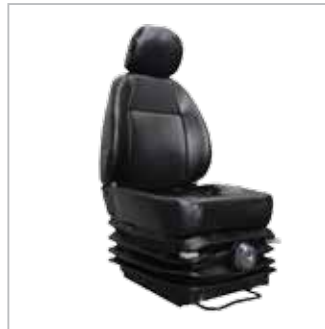

# KAB// Marine Seating

The KAB 515 features a mid height back rest with lumbar support. This seat is ideally suited to a trawler or any workboat where the operator needs to regularly turn to view controls and other equipment.

## Features of KAB 515

- 5 position lumbar support
- Manual weight adjustment from 80 to 150kg
- Fore and aft adjustment of 200mm
- Backrest angle adjustment
- 60mm seat height and tilt adjustment
- 100mm vertical suspension stroke
- Armrests as standard

## Optional Extras

- Up to 360° swivel options
- Various trim options available including leather, vinyl or fabric