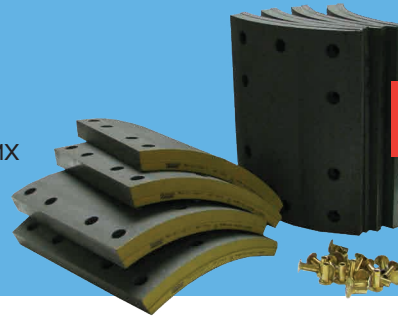

## ROR-BMX Brake shoe repair kits

TRT stock a large range of brake parts and repair kits to fit most makes, models and applications from leading brands including Meritor.

**\$27.50**

RO21200321A  
Hub Seal TM/TN Series ROR

**\$59.95**

ROAXL 126  
Brake Shoe Hardware Kit

**\$35.95**

ROAXL 132  
Kit Repair S Cam BMX

**\$65.00**

FLRW/21/22/1-720  
Lining Set ROR BMX

## Stemco Kingpins

Stemco king pin kits outperform, outlast and are simpler to install than traditional components.

QwikKit® King Pin Kit  
AMK141S

QwikKit® King Pin Kit  
AMGK931R