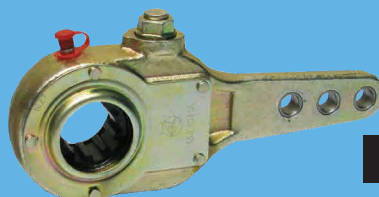

## Manual Slack Adjusters

For all applications:

- ROR
- BPW
- Low Loaders
- Japanese

\$20.00

AMBR120019

Slack Adj 10 SPL Adj Nut

\$20.00

AMBR220019