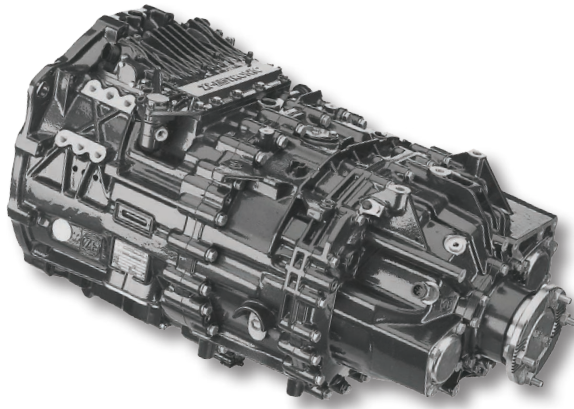

## ZF TRANSMISSION

**Astronic Series**

**16AS2601**  
**16 Speed Overdrive**  
Transmission for Iveco etc.  
14:12 Bottom Gear  
0:83 16th Gear