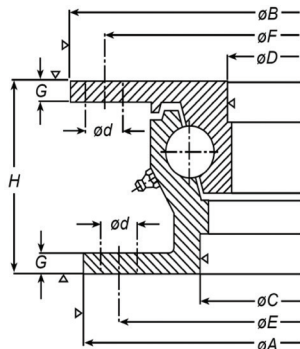

SO

For drawbar trailers and special trailers.