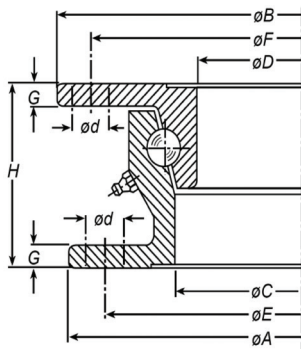

BALLRACE

HE

For drawbar trailers and special trailers.