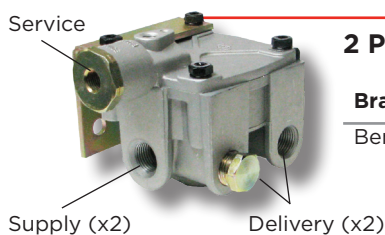

RELAY VALVES

4 Port - Relay

Brand	Type	Part No.	Supply Ports	Delivery Ports	Crack Pressure
Bendix	R6	280375	½" NPT	¾" NPT	2 psi

4 Port - Relay Emergency

Brand	Type	Part No.	Supply Ports	Delivery Ports
Bendix	RE6	281672	¾" NPT	¾" NPT

4 Port - Relay

Brand	Type	Part No.	Supply Ports	Delivery Ports	Crack Pressure
Pacific	R12	ABC102277	½" NPT	½" NPT	4 psi
Bendix	R12	102626	½" NPT	½" NPT	4 psi
Bendix	R12	104561	½" NPT	¾" NPT	5.5 psi

2 Port - Horizontal Ports

Brand	Type	Part No.	Supply Ports	Delivery Ports	Crack Pressure
Pacific	R12H	ABC103009	¾" NPT	½" NPT	4 psi

4 Port - Pilot Relay

Brand	Type	Part No.	Supply Ports	Delivery Ports
Pacific	R12P	ABC109001	½" NPT	¾" NPT
Bendix	R12P	065476	½" NPT	¾" NPT

2 Port - Relay

Brand	Type	Part No.	Supply Ports	Delivery Ports	Crack Pressure
Bendix	R14	ABC106165	¾" NPT	½" NPT	5.5 psi

RELAY VALVES

2 Port - Relay

Brand	Part No.	Supply Ports	Delivery Ports	Crack Pressure
Sealco	110360	1/2" NPT	3/8" NPT	1.5 psi
Sealco	110410	1/2" NPT	3/8" NPT	4 psi