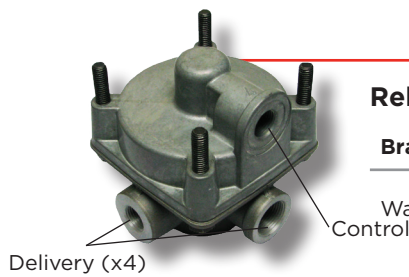

Brand	Type	Part No.	Supply Ports	Delivery Ports	Crack Pressure
Pacific	R12H	ABC103009	¾" NPT	½" NPT	4 psi

4 Port - Pilot Relay

Brand	Type	Part No.	Supply Ports	Delivery Ports
Pacific	R12P	ABC109001	½" NPT	¾" NPT
Bendix	R12P	065476	½" NPT	¾" NPT

2 Port - Relay

Brand	Type	Part No.	Supply Ports	Delivery Ports	Crack Pressure
Bendix	R14	ABC106165	¾" NPT	½" NPT	5.5 psi

RELAY VALVES

2 Port - Relay

Brand	Part No.	Supply Ports	Delivery Ports	Crack Pressure
Sealco	110360	1/2" NPT	3/8" NPT	1.5 psi
Sealco	110410	1/2" NPT	3/8" NPT	4 psi

4 Port

Brand	Part No.	Supply Ports	Delivery Ports	Crack Pressure
Sealco	110380	3/4" NPT	3/8" NPT	1.5 psi
Sealco	110415	3/4" NPT	3/8" NPT	4 psi
Sealco	110488	3/4" NPT	3/8" NPT	5.5 psi

2 Port - Dolly Valve

Brand	Part No.	Supply Ports	Delivery Ports	Crack Pressure
Sealco	110570	1/2" NPT	3/8" NPT	0 psi

4 Port - Relay

Brand	Part No.	Supply Ports	Delivery Ports
Knorr	AC 574 AXY	M22 x 1.5	M22 x 1.5

Relay Valve

Brand	Part No.	Supply Ports	Delivery Ports
Wabco	973 001 020 0	M22 x 1.5	M16 x 1.5