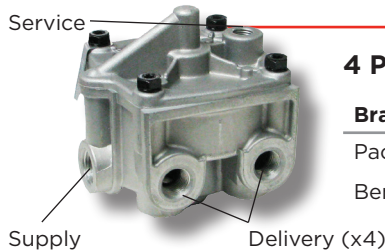

RELAY VALVES

4 Port - Relay

Brand	Type	Part No.	Supply Ports	Delivery Ports	Crack Pressure
Bendix	R6	280375	½" NPT	¾" NPT	2 psi

4 Port - Relay Emergency

Brand	Type	Part No.	Supply Ports	Delivery Ports
Bendix	RE6	281672	¾" NPT	¾" NPT

4 Port - Relay

Brand	Type	Part No.	Supply Ports	Delivery Ports	Crack Pressure
Pacific	R12	ABC102277	½" NPT	½" NPT	4 psi
Bendix	R12	102626	½" NPT	½" NPT	4 psi
Bendix	R12	104561	½" NPT	¾" NPT	5.5 psi

2 Port - Horizontal Ports

Brand	Type	Part No.	Supply Ports	Delivery Ports	Crack Pressure
Pacific	R12H	ABC103009	¾" NPT	½" NPT	4 psi

4 Port - Pilot Relay

Brand	Type	Part No.	Supply Ports	Delivery Ports
Pacific	R12P	ABC109001	½" NPT	¾" NPT
Bendix	R12P	065476	½" NPT	¾" NPT

2 Port - Relay

Brand	Type	Part No.	Supply Ports	Delivery Ports	Crack Pressure
Bendix	R14	ABC106165	¾" NPT	½" NPT	5.5 psi

RELAY VALVES

2 Port - Relay

Brand	Part No.	Supply Ports	Delivery Ports	Crack Pressure
Sealco	110360	1/2" NPT	3/8" NPT	1.5 psi
Sealco	110410	1/2" NPT	3/8" NPT	4 psi