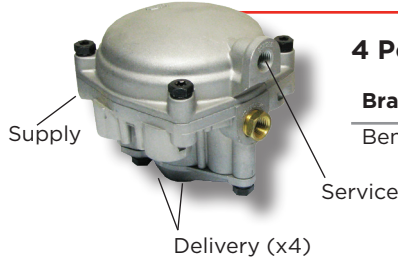

RELAY VALVES

4 Port - Relay

Brand	Type	Part No.	Supply Ports	Delivery Ports	Crack Pressure
Bendix	R6	280375	½" NPT	¾" NPT	2 psi

4 Port - Relay Emergency

Brand	Type	Part No.	Supply Ports	Delivery Ports
Bendix	RE6	281672	¾" NPT	¾" NPT

4 Port - Relay

Brand	Type	Part No.	Supply Ports	Delivery Ports	Crack Pressure
Pacific	R12	ABC102277	½" NPT	½" NPT	4 psi
Bendix	R12	102626	½" NPT	½" NPT	4 psi
Bendix	R12	104561	½" NPT	¾" NPT	5.5 psi

2 Port - Horizontal Ports

Brand	Type	Part No.	Supply Ports	Delivery Ports	Crack Pressure
Pacific	R12H	ABC103009	¾" NPT	½" NPT	4 psi

4 Port - Pilot Relay

Brand	Type	Part No.	Supply Ports	Delivery Ports
Pacific	R12P	ABC109001	½" NPT	¾" NPT
Bendix	R12P	065476	½" NPT	¾" NPT

2 Port - Relay

Brand	Type	Part No.	Supply Ports	Delivery Ports	Crack Pressure
Bendix	R14	ABC106165	¾" NPT	½" NPT	5.5 psi

RELAY VALVES

2 Port - Relay

Brand	Part No.	Supply Ports	Delivery Ports	Crack Pressure
Sealco	110360	1/2" NPT	3/8" NPT	1.5 psi
Sealco	110410	1/2" NPT	3/8" NPT	4 psi