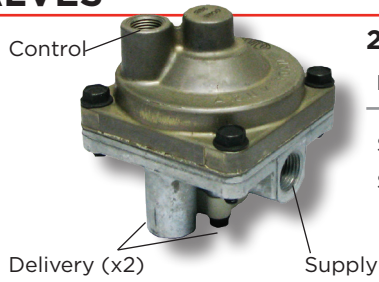

4 Port - Relay

Brand	Type	Part No.	Supply Ports	Delivery Ports	Crack Pressure
Pacific	R12	ABC102277	½" NPT	½" NPT	4 psi
Bendix	R12	102626	½" NPT	½" NPT	4 psi
Bendix	R12	104561	½" NPT	¾" NPT	5.5 psi

2 Port - Horizontal Ports

Brand	Type	Part No.	Supply Ports	Delivery Ports	Crack Pressure
Pacific	R12H	ABC103009	¾" NPT	½" NPT	4 psi

4 Port - Pilot Relay

Brand	Type	Part No.	Supply Ports	Delivery Ports
Pacific	R12P	ABC109001	½" NPT	¾" NPT
Bendix	R12P	065476	½" NPT	¾" NPT

2 Port - Relay

Brand	Type	Part No.	Supply Ports	Delivery Ports	Crack Pressure
Bendix	R14	ABC106165	¾" NPT	½" NPT	5.5 psi

RELAY VALVES

2 Port - Relay

Brand	Part No.	Supply Ports	Delivery Ports	Crack Pressure
Sealco	110360	1/2" NPT	3/8" NPT	1.5 psi
Sealco	110410	1/2" NPT	3/8" NPT	4 psi

4 Port

Brand	Part No.	Supply Ports	Delivery Ports	Crack Pressure
Sealco	110380	3/4" NPT	3/8" NPT	1.5 psi
Sealco	110415	3/4" NPT	3/8" NPT	4 psi
Sealco	110488	3/4" NPT	3/8" NPT	5.5 psi

2 Port - Dolly Valve