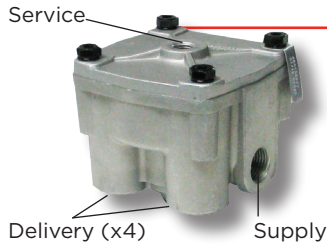

RELAY VALVES

4 Port - Relay

Brand	Type	Part No.	Supply Ports	Delivery Ports	Crack Pressure
Bendix	R6	280375	½" NPT	¾" NPT	2 psi

4 Port - Relay Emergency

Brand	Type	Part No.	Supply Ports	Delivery Ports
Bendix	RE6	281672	¾" NPT	¾" NPT

4 Port - Relay

Brand	Type	Part No.	Supply Ports	Delivery Ports	Crack Pressure
Pacific	R12	ABC102277	½" NPT	½" NPT	4 psi
Bendix	R12	102626	½" NPT	½" NPT	4 psi
Bendix	R12	104561	½" NPT	¾" NPT	5.5 psi

2 Port - Horizontal Ports

Brand	Type	Part No.	Supply Ports	Delivery Ports	Crack Pressure
Pacific	R12H	ABC103009	¾" NPT	½" NPT	4 psi

4 Port - Pilot Relay

Brand	Type	Part No.	Supply Ports	Delivery Ports
Pacific	R12P	ABC109001	½" NPT	¾" NPT
Bendix	R12P	065476	½" NPT	¾" NPT

2 Port - Relay

Brand	Type	Part No.	Supply Ports	Delivery Ports	Crack Pressure
Bendix	R14	ABC106165	¾" NPT	½" NPT	5.5 psi

RELAY VALVES

2 Port - Relay

Brand	Part No.	Supply Ports	Delivery Ports	Crack Pressure
Sealco	110360	1/2" NPT	3/8" NPT	1.5 psi
Sealco	110410	1/2" NPT	3/8" NPT	4 psi