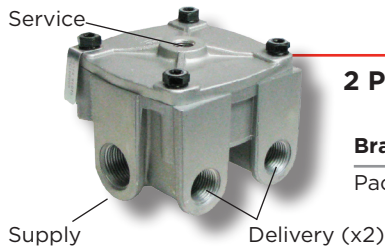

RELAY VALVES

4 Port - Relay

Brand	Type	Part No.	Supply Ports	Delivery Ports	Crack Pressure
Bendix	R6	280375	½" NPT	¾" NPT	2 psi

4 Port - Relay Emergency

Brand	Type	Part No.	Supply Ports	Delivery Ports
Bendix	RE6	281672	¾" NPT	¾" NPT

4 Port - Relay

Brand	Type	Part No.	Supply Ports	Delivery Ports	Crack Pressure
Pacific	R12	ABC102277	½" NPT	½" NPT	4 psi
Bendix	R12	102626	½" NPT	½" NPT	4 psi
Bendix	R12	104561	½" NPT	¾" NPT	5.5 psi

2 Port - Horizontal Ports

Brand	Type	Part No.	Supply Ports	Delivery Ports	Crack Pressure
Pacific	R12H	ABC103009	¾" NPT	½" NPT	4 psi

4 Port - Pilot Relay

Brand	Type	Part No.	Supply Ports	Delivery Ports
Pacific	R12P	ABC109001	½" NPT	¾" NPT
Bendix	R12P	065476	½" NPT	¾" NPT

2 Port - Relay

Brand	Type	Part No.	Supply Ports	Delivery Ports	Crack Pressure
Bendix	R14	ABC106165	¾" NPT	½" NPT	5.5 psi

RELAY VALVES

2 Port - Relay

Brand	Part No.	Supply Ports	Delivery Ports	Crack Pressure
Sealco	110360	1/2" NPT	3/8" NPT	1.5 psi
Sealco	110410	1/2" NPT	3/8" NPT	4 psi