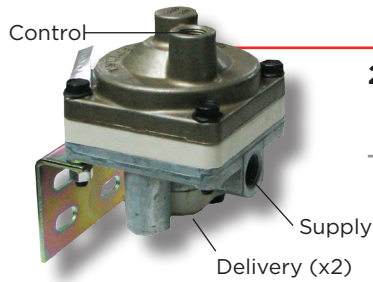

Brand	Type	Part No.	Supply Ports	Delivery Ports	Crack Pressure
Pacific	R12H	ABC103009	¾" NPT	½" NPT	4 psi

4 Port - Pilot Relay

Brand	Type	Part No.	Supply Ports	Delivery Ports
Pacific	R12P	ABC109001	½" NPT	¾" NPT
Bendix	R12P	065476	½" NPT	¾" NPT

2 Port - Relay

Brand	Type	Part No.	Supply Ports	Delivery Ports	Crack Pressure
Bendix	R14	ABC106165	¾" NPT	½" NPT	5.5 psi

RELAY VALVES

2 Port - Relay

Brand	Part No.	Supply Ports	Delivery Ports	Crack Pressure
Sealco	110360	1/2" NPT	3/8" NPT	1.5 psi
Sealco	110410	1/2" NPT	3/8" NPT	4 psi

4 Port

Brand	Part No.	Supply Ports	Delivery Ports	Crack Pressure
Sealco	110380	3/4" NPT	3/8" NPT	1.5 psi
Sealco	110415	3/4" NPT	3/8" NPT	4 psi
Sealco	110488	3/4" NPT	3/8" NPT	5.5 psi

2 Port - Dolly Valve

Brand	Part No.	Supply Ports	Delivery Ports	Crack Pressure
Sealco	110570	1/2" NPT	3/8" NPT	0 psi

4 Port - Relay

Brand	Part No.	Supply Ports	Delivery Ports
Knorr	AC 574 AXY	M22 x 1.5	M22 x 1.5

Relay Valve

Brand	Part No.	Supply Ports	Delivery Ports
Wabco	973 001 020 0	M22 x 1.5	M16 x 1.5