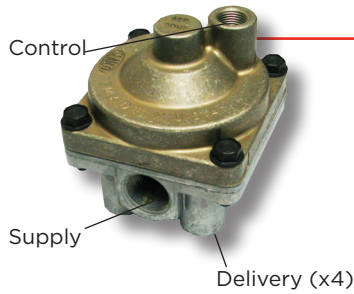

Brand	Type	Part No.	Supply Ports	Delivery Ports	Crack Pressure
Pacific	R12H	ABC103009	¾" NPT	½" NPT	4 psi

4 Port - Pilot Relay

Brand	Type	Part No.	Supply Ports	Delivery Ports
Pacific	R12P	ABC109001	½" NPT	¾" NPT
Bendix	R12P	065476	½" NPT	¾" NPT

2 Port - Relay

Brand	Type	Part No.	Supply Ports	Delivery Ports	Crack Pressure
Bendix	R14	ABC106165	¾" NPT	½" NPT	5.5 psi

RELAY VALVES

2 Port - Relay

Brand	Part No.	Supply Ports	Delivery Ports	Crack Pressure
Sealco	110360	1/2" NPT	3/8" NPT	1.5 psi
Sealco	110410	1/2" NPT	3/8" NPT	4 psi

4 Port

Brand	Part No.	Supply Ports	Delivery Ports	Crack Pressure
Sealco	110380	3/4" NPT	3/8" NPT	1.5 psi
Sealco	110415	3/4" NPT	3/8" NPT	4 psi
Sealco	110488	3/4" NPT	3/8" NPT	5.5 psi

2 Port - Dolly Valve

Brand	Part No.	Supply Ports	Delivery Ports	Crack Pressure
Sealco	110570	1/2" NPT	3/8" NPT	0 psi

4 Port - Relay

Brand	Part No.	Supply Ports	Delivery Ports
Knorr	AC 574 AXY	M22 x 1.5	M22 x 1.5

Relay Valve

Brand	Part No.	Supply Ports	Delivery Ports
Wabco	973 001 020 0	M22 x 1.5	M16 x 1.5