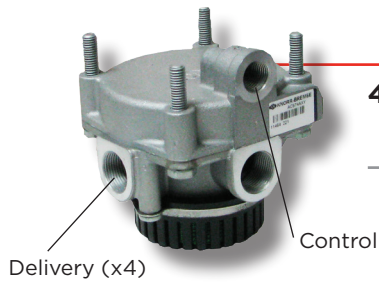

Brand	Type	Part No.	Supply Ports	Delivery Ports	Crack Pressure
Pacific	R12H	ABC103009	¾" NPT	½" NPT	4 psi

4 Port - Pilot Relay

Brand	Type	Part No.	Supply Ports	Delivery Ports
Pacific	R12P	ABC109001	½" NPT	¾" NPT
Bendix	R12P	065476	½" NPT	¾" NPT

2 Port - Relay

Brand	Type	Part No.	Supply Ports	Delivery Ports	Crack Pressure
Bendix	R14	ABC106165	¾" NPT	½" NPT	5.5 psi

RELAY VALVES

2 Port - Relay

Brand	Part No.	Supply Ports	Delivery Ports	Crack Pressure
Sealco	110360	1/2" NPT	3/8" NPT	1.5 psi
Sealco	110410	1/2" NPT	3/8" NPT	4 psi

4 Port

Brand	Part No.	Supply Ports	Delivery Ports	Crack Pressure
Sealco	110380	3/4" NPT	3/8" NPT	1.5 psi
Sealco	110415	3/4" NPT	3/8" NPT	4 psi
Sealco	110488	3/4" NPT	3/8" NPT	5.5 psi

2 Port - Dolly Valve

Brand	Part No.	Supply Ports	Delivery Ports	Crack Pressure
Sealco	110570	1/2" NPT	3/8" NPT	0 psi

4 Port - Relay

Brand	Part No.	Supply Ports	Delivery Ports
Knorr	AC 574 AXY	M22 x 1.5	M22 x 1.5

Relay Valve

Brand	Part No.	Supply Ports	Delivery Ports
Wabco	973 001 020 0	M22 x 1.5	M16 x 1.5