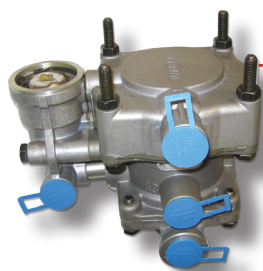

2 Port - Relay

Brand	Type	Part No.	Supply Ports	Delivery Ports	Crack Pressure
Bendix	R14	ABC106165	¾" NPT	½" NPT	5.5 psi

RELAY VALVES

2 Port - Relay

Brand	Part No.	Supply Ports	Delivery Ports	Crack Pressure
Sealco	110360	1/2" NPT	3/8" NPT	1.5 psi
Sealco	110410	1/2" NPT	3/8" NPT	4 psi

4 Port

Brand	Part No.	Supply Ports	Delivery Ports	Crack Pressure
Sealco	110380	3/4" NPT	3/8" NPT	1.5 psi
Sealco	110415	3/4" NPT	3/8" NPT	4 psi
Sealco	110488	3/4" NPT	3/8" NPT	5.5 psi

2 Port - Dolly Valve

Brand	Part No.	Supply Ports	Delivery Ports	Crack Pressure
Sealco	110570	1/2" NPT	3/8" NPT	0 psi

4 Port - Relay

Brand	Part No.	Supply Ports	Delivery Ports
Knorr	AC 574 AXY	M22 x 1.5	M22 x 1.5

Relay Valve

Brand	Part No.	Supply Ports	Delivery Ports
Wabco	973 001 020 0	M22 x 1.5	M16 x 1.5

Trailer Control Valve (example)

Brand	Part No.	Supply Ports	Delivery Ports
Wabco	973 002 521 0	M16 x 1.5	M16 x 1.5