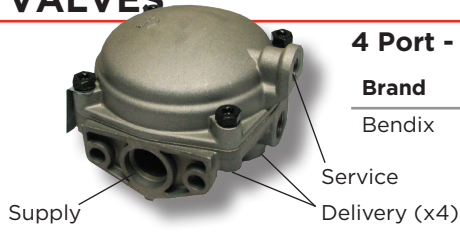

RELAY VALVES

4 Port - Relay

Brand	Type	Part No.	Supply Ports	Delivery Ports	Crack Pressure
Bendix	R6	280375	½" NPT	¾" NPT	2 psi

4 Port - Relay Emergency

Brand	Type	Part No.	Supply Ports	Delivery Ports
Bendix	RE6	281672	¾" NPT	¾" NPT

4 Port - Relay

Brand	Type	Part No.	Supply Ports	Delivery Ports	Crack Pressure
Pacific	R12	ABC102277	½" NPT	½" NPT	4 psi
Bendix	R12	102626	½" NPT	½" NPT	4 psi
Bendix	R12	104561	½" NPT	¾" NPT	5.5 psi

2 Port - Horizontal Ports

Brand	Type	Part No.	Supply Ports	Delivery Ports	Crack Pressure
Pacific	R12H	ABC103009	¾" NPT	½" NPT	4 psi

4 Port - Pilot Relay

Brand	Type	Part No.	Supply Ports	Delivery Ports
Pacific	R12P	ABC109001	½" NPT	¾" NPT
Bendix	R12P	065476	½" NPT	¾" NPT

4 Port

Brand	Part No.	Supply Ports	Delivery Ports	Crack Pressure
Sealco	110380	3/4" NPT	3/8" NPT	1.5 psi
Sealco	110415	3/4" NPT	3/8" NPT	4 psi
Sealco	110488	3/4" NPT	3/8" NPT	5.5 psi

2 Port - Dolly Valve