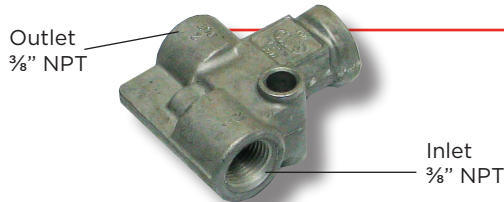

TRT MADE POSSIBLE PRESSURE PROTECTION

PRESSURE PROTECTION

Sealco 1300
Adjustable 20 - 70 psi
60psi nominal closing

Sealco 140270
60psi nominal closing

Sealco 7700
Tractor Protection
Breakaway Valve
applies between 20 & 45psi

Charge Valve High Flow Adjustable
Wabco 434 100 125 0 6.0 bar
434 100 126 0 6.5 bar
434 100 130 0 7.0 bar

PR2 Adjustable Pressure Protection

Bendix	277147	65 psi
	277148	85 psi
Pacific	277147	65 psi

PR4 Non-Adjustable Pressure Protection