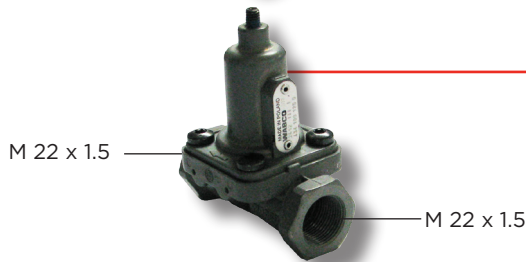

TRT MADE POSSIBLE PRESSURE PROTECTION

PRESSURE PROTECTION

Sealco 1300
Adjustable 20 - 70 psi
60psi nominal closing

Sealco 140270
60psi nominal closing

Sealco 7700
Tractor Protection
Breakaway Valve
applies between 20 & 45psi

Charge Valve High Flow Adjustable
Wabco 434 100 125 0 6.0 bar
434 100 126 0 6.5 bar
434 100 130 0 7.0 bar

PR2 Adjustable Pressure Protection

Bendix	277147	65 psi
	277148	85 psi
Pacific	277147	65 psi

PR4 Non-Adjustable Pressure Protection

Bendix	286460	
	286500	85 psi

4 Way Knorr
Example

4 Way Wabco
Example

65PSI Williams
778A