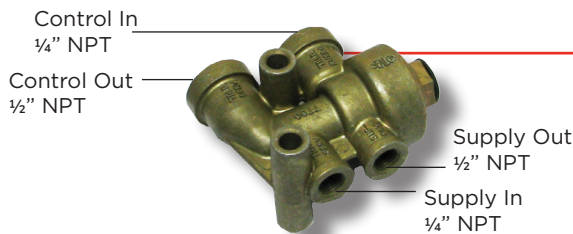

TRT MADE POSSIBLE PRESSURE PROTECTION

PRESSURE PROTECTION

Sealco 1300
Adjustable 20 - 70 psi
60psi nominal closing

Sealco 140270
60psi nominal closing

Sealco 7700
Tractor Protection
Breakaway Valve
applies between 20 & 45psi

Charge Valve High Flow Adjustable
Wabco 434 100 125 0 6.0 bar
434 100 126 0 6.5 bar
434 100 130 0 7.0 bar

PR2 Adjustable Pressure Protection

Bendix	277147	65 psi
	277148	85 psi
Pacific	277147	65 psi

PR4 Non-Adjustable Pressure Protection

Bendix	286460	
	286500	85 psi

4 Way Knorr
Example

4 Way Wabco
Example

65PSI Williams
778A