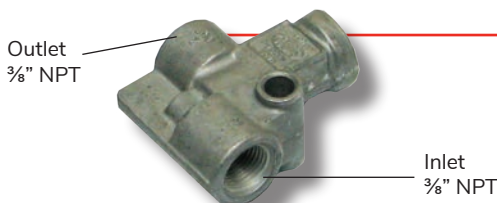

# Pressure Protection

## Pressure Protection

**Sealco 1300**  
Adjustable 20 - 70 psi  
60psi nominal closing

**Sealco 140270**  
60psi nominal closing

**Sealco 7700**  
Tractor Protection  
Breakaway Valve  
applies between 20 & 45psi

**Charge Valve High Flow Adjustable**  
Wabco 434 100 125 0 6.0 bar  
434 100 126 0 6.5 bar  
434 100 130 0 7.0 bar

**PR2 Adjustable Pressure Protection**

Bendix	277147	65 psi
	277148	85 psi
Pacific	277147	65 psi