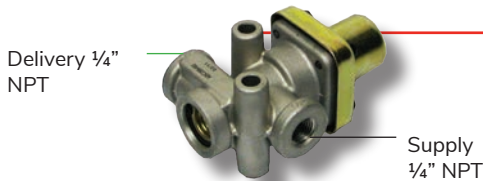

## Pressure Protection

**Sealco 1300**  
Adjustable 20 - 70 psi  
60psi nominal closing

**Sealco 140270**  
60psi nominal closing

**Sealco 7700**  
Tractor Protection  
Breakaway Valve  
applies between 20 & 45psi

**Charge Valve High Flow Adjustable**  
Wabco 434 100 125 0 6.0 bar  
434 100 126 0 6.5 bar  
434 100 130 0 7.0 bar

**PR2 Adjustable Pressure Protection**

Bendix	277147	65 psi
	277148	85 psi
Pacific	277147	65 psi