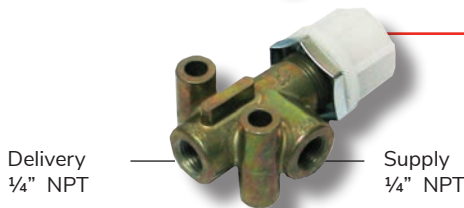

## Pressure Protection

**Sealco 1300**  
Adjustable 20 - 70 psi  
60psi nominal closing

**Sealco 140270**  
60psi nominal closing

**Sealco 7700**  
Tractor Protection  
Breakaway Valve  
applies between 20 & 45psi

**Charge Valve High Flow Adjustable**  
Wabco 434 100 125 0 6.0 bar  
434 100 126 0 6.5 bar  
434 100 130 0 7.0 bar

**PR2 Adjustable Pressure Protection**

Bendix	277147	65 psi
	277148	85 psi
Pacific	277147	65 psi