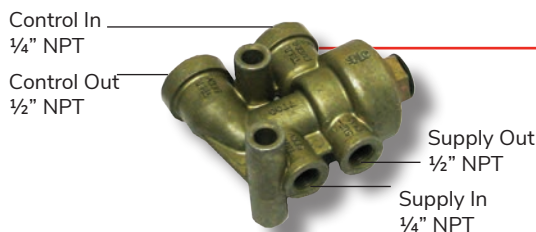

# Pressure Protection

## Pressure Protection

**Sealco 1300**  
Adjustable 20 - 70 psi  
60psi nominal closing

**Sealco 140270**  
60psi nominal closing

**Sealco 7700**  
Tractor Protection  
Breakaway Valve  
applies between 20 & 45psi

**Charge Valve High Flow Adjustable**  
Wabco 434 100 125 0 6.0 bar  
434 100 126 0 6.5 bar  
434 100 130 0 7.0 bar

**PR2 Adjustable Pressure Protection**

Bendix	277147	65 psi
	277148	85 psi
Pacific	277147	65 psi