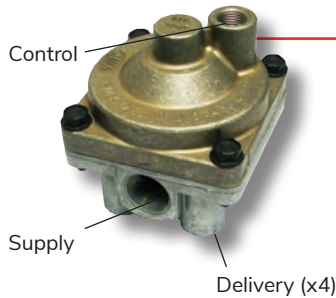

Brand	Type	Part No.	Supply Ports	Delivery Ports	Crack Pressure
Pacific	R12H	ABC103009	¾" NPT	½" NPT	4 psi

4 Port - Pilot Relay

Brand	Type	Part No.	Supply Ports	Delivery Ports
Pacific	R12P	ABC109001	½" NPT	¾" NPT
Bendix	R12P	065476	½" NPT	¾" NPT

2 Port - Relay

Brand	Type	Part No.	Supply Ports	Delivery Ports	Crack Pressure
Bendix	R14	ABC106165	¾" NPT	½" NPT	5.5 psi

...for the long haul

Relay Valves

Relay Valves

2 Port - Relay

Brand	Part No.	Supply Ports	Delivery Ports	Crack Pressure
Sealco	110360	½" NPT	¾" NPT	1.5 psi
Sealco	110410	½" NPT	¾" NPT	4 psi

4 Port

Brand	Part No.	Supply Ports	Delivery Ports	Crack Pressure
Sealco	110380	¾" NPT	¾" NPT	1.5 psi
Sealco	110415	¾" NPT	¾" NPT	4 psi
Sealco	110488	¾" NPT	¾" NPT	5.5 psi

2 Port - Dolly Valve

Brand	Part No.	Supply Ports	Delivery Ports	Crack Pressure
Sealco	110570	½" NPT	¾" NPT	0 psi

4 Port - Relay

Brand	Part No.	Supply Ports	Delivery Ports
Knorr	AC 574 AXY	M22 x 1.5	M22 x 1.5

Relay Valve

Brand	Part No.	Supply Ports	Delivery Ports
Wabco	973 001 020 0	M22 x 1.5	M16 x 1.5

Trailer Control Valve (example)