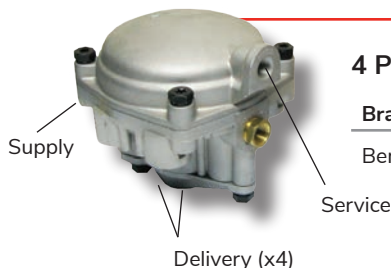

Relay Valves

Relay Valves

4 Port - Relay

Brand	Type	Part No.	Supply Ports	Delivery Ports	Crack Pressure
Bendix	R6	280375	½" NPT	¾" NPT	2 psi

4 Port - Relay Emergency

Brand	Type	Part No.	Supply Ports	Delivery Ports
Bendix	RE6	281672	¾" NPT	¾" NPT

4 Port - Relay

Brand	Type	Part No.	Supply Ports	Delivery Ports	Crack Pressure
Pacific	R12	ABC102277	½" NPT	½" NPT	4 psi
Bendix	R12	102626	½" NPT	½" NPT	4 psi
Bendix	R12	104561	½" NPT	¾" NPT	5.5 psi

2 Port - Horizontal Ports

Brand	Type	Part No.	Supply Ports	Delivery Ports	Crack Pressure
Pacific	R12H	ABC103009	¾" NPT	½" NPT	4 psi

4 Port - Pilot Relay

Brand	Type	Part No.	Supply Ports	Delivery Ports
Pacific	R12P	ABC109001	½" NPT	¾" NPT
Bendix	R12P	065476	½" NPT	¾" NPT

2 Port - Relay

Brand	Type	Part No.	Supply Ports	Delivery Ports	Crack Pressure
Bendix	R14	ABC106165	¾" NPT	½" NPT	5.5 psi

...for the long haul

Relay Valves

Relay Valves

2 Port - Relay

Brand	Part No.	Supply Ports	Delivery Ports	Crack Pressure
Sealco	110360	½" NPT	¾" NPT	1.5 psi
Sealco	110410	½" NPT	¾" NPT	4 psi