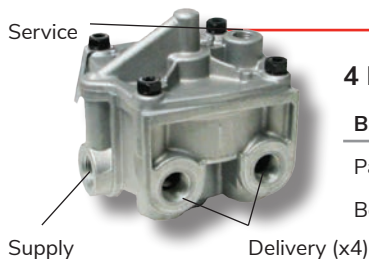

Relay Valves

Relay Valves

4 Port - Relay

Brand	Type	Part No.	Supply Ports	Delivery Ports	Crack Pressure
Bendix	R6	280375	½" NPT	¾" NPT	2 psi

4 Port - Relay Emergency

Brand	Type	Part No.	Supply Ports	Delivery Ports
Bendix	RE6	281672	¾" NPT	¾" NPT

4 Port - Relay

Brand	Type	Part No.	Supply Ports	Delivery Ports	Crack Pressure
Pacific	R12	ABC102277	½" NPT	½" NPT	4 psi
Bendix	R12	102626	½" NPT	½" NPT	4 psi
Bendix	R12	104561	½" NPT	¾" NPT	5.5 psi

2 Port - Horizontal Ports

Brand	Type	Part No.	Supply Ports	Delivery Ports	Crack Pressure
Pacific	R12H	ABC103009	¾" NPT	½" NPT	4 psi

4 Port - Pilot Relay

Brand	Type	Part No.	Supply Ports	Delivery Ports
Pacific	R12P	ABC109001	½" NPT	¾" NPT
Bendix	R12P	065476	½" NPT	¾" NPT

2 Port - Relay

Brand	Type	Part No.	Supply Ports	Delivery Ports	Crack Pressure
Bendix	R14	ABC106165	¾" NPT	½" NPT	5.5 psi

...for the long haul

Relay Valves

Relay Valves

2 Port - Relay

Brand	Part No.	Supply Ports	Delivery Ports	Crack Pressure
Sealco	110360	½" NPT	¾" NPT	1.5 psi
Sealco	110410	½" NPT	¾" NPT	4 psi