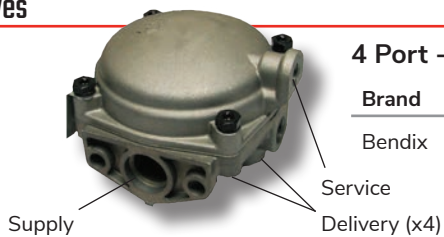

Relay Valves

Relay Valves

4 Port - Relay

Brand	Type	Part No.	Supply Ports	Delivery Ports	Crack Pressure
Bendix	R6	280375	½" NPT	¾" NPT	2 psi

4 Port - Relay Emergency

Brand	Type	Part No.	Supply Ports	Delivery Ports
Bendix	RE6	281672	¾" NPT	¾" NPT

4 Port - Relay

Brand	Type	Part No.	Supply Ports	Delivery Ports	Crack Pressure
Pacific	R12	ABC102277	½" NPT	½" NPT	4 psi
Bendix	R12	102626	½" NPT	½" NPT	4 psi
Bendix	R12	104561	½" NPT	¾" NPT	5.5 psi

2 Port - Horizontal Ports

Brand	Type	Part No.	Supply Ports	Delivery Ports	Crack Pressure
Pacific	R12H	ABC103009	¾" NPT	½" NPT	4 psi

4 Port - Pilot Relay

Brand	Type	Part No.	Supply Ports	Delivery Ports
Pacific	R12P	ABC109001	½" NPT	¾" NPT
Bendix	R12P	065476	½" NPT	¾" NPT

2 Port - Relay

Brand	Type	Part No.	Supply Ports	Delivery Ports	Crack Pressure
Bendix	R14	ABC106165	¾" NPT	½" NPT	5.5 psi

...for the long haul

Relay Valves

Relay Valves

2 Port - Relay

Brand	Part No.	Supply Ports	Delivery Ports	Crack Pressure
Sealco	110360	½" NPT	¾" NPT	1.5 psi
Sealco	110410	½" NPT	¾" NPT	4 psi