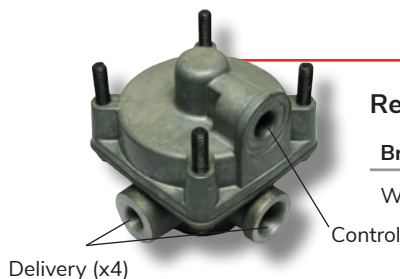

2 Port - Relay

Brand	Type	Part No.	Supply Ports	Delivery Ports	Crack Pressure
Bendix	R14	ABC106165	¾" NPT	½" NPT	5.5 psi

...for the long haul

Relay Valves

Relay Valves

2 Port - Relay

Brand	Part No.	Supply Ports	Delivery Ports	Crack Pressure
Sealco	110360	½" NPT	¾" NPT	1.5 psi
Sealco	110410	½" NPT	¾" NPT	4 psi

4 Port

Brand	Part No.	Supply Ports	Delivery Ports	Crack Pressure
Sealco	110380	¾" NPT	¾" NPT	1.5 psi
Sealco	110415	¾" NPT	¾" NPT	4 psi
Sealco	110488	¾" NPT	¾" NPT	5.5 psi

2 Port - Dolly Valve

Brand	Part No.	Supply Ports	Delivery Ports	Crack Pressure
Sealco	110570	½" NPT	¾" NPT	0 psi

4 Port - Relay

Brand	Part No.	Supply Ports	Delivery Ports
Knorr	AC 574 AXY	M22 x 1.5	M22 x 1.5

Relay Valve

Brand	Part No.	Supply Ports	Delivery Ports
Wabco	973 001 020 0	M22 x 1.5	M16 x 1.5

Trailer Control Valve (example)