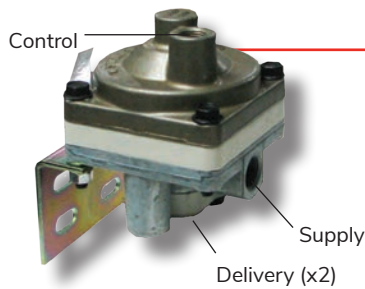

Brand	Type	Part No.	Supply Ports	Delivery Ports	Crack Pressure
Pacific	R12H	ABC103009	¾" NPT	½" NPT	4 psi

4 Port - Pilot Relay

Brand	Type	Part No.	Supply Ports	Delivery Ports
Pacific	R12P	ABC109001	½" NPT	¾" NPT
Bendix	R12P	065476	½" NPT	¾" NPT

2 Port - Relay

Brand	Type	Part No.	Supply Ports	Delivery Ports	Crack Pressure
Bendix	R14	ABC106165	¾" NPT	½" NPT	5.5 psi

...for the long haul

Relay Valves

Relay Valves

2 Port - Relay

Brand	Part No.	Supply Ports	Delivery Ports	Crack Pressure
Sealco	110360	½" NPT	¾" NPT	1.5 psi
Sealco	110410	½" NPT	¾" NPT	4 psi

4 Port

Brand	Part No.	Supply Ports	Delivery Ports	Crack Pressure
Sealco	110380	¾" NPT	¾" NPT	1.5 psi
Sealco	110415	¾" NPT	¾" NPT	4 psi
Sealco	110488	¾" NPT	¾" NPT	5.5 psi

2 Port - Dolly Valve

Brand	Part No.	Supply Ports	Delivery Ports	Crack Pressure
Sealco	110570	½" NPT	¾" NPT	0 psi

4 Port - Relay

Brand	Part No.	Supply Ports	Delivery Ports
Knorr	AC 574 AXY	M22 x 1.5	M22 x 1.5

Relay Valve

Brand	Part No.	Supply Ports	Delivery Ports
Wabco	973 001 020 0	M22 x 1.5	M16 x 1.5

Trailer Control Valve (example)