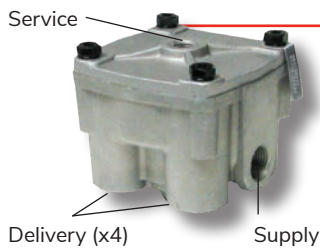

Relay Valves

Relay Valves

4 Port - Relay

Brand	Type	Part No.	Supply Ports	Delivery Ports	Crack Pressure
Bendix	R6	280375	½" NPT	¾" NPT	2 psi

4 Port - Relay Emergency

Brand	Type	Part No.	Supply Ports	Delivery Ports
Bendix	RE6	281672	¾" NPT	¾" NPT

4 Port - Relay

Brand	Type	Part No.	Supply Ports	Delivery Ports	Crack Pressure
Pacific	R12	ABC102277	½" NPT	½" NPT	4 psi
Bendix	R12	102626	½" NPT	½" NPT	4 psi
Bendix	R12	104561	½" NPT	¾" NPT	5.5 psi

2 Port - Horizontal Ports

Brand	Type	Part No.	Supply Ports	Delivery Ports	Crack Pressure
Pacific	R12H	ABC103009	¾" NPT	½" NPT	4 psi

4 Port - Pilot Relay

Brand	Type	Part No.	Supply Ports	Delivery Ports
Pacific	R12P	ABC109001	½" NPT	¾" NPT
Bendix	R12P	065476	½" NPT	¾" NPT