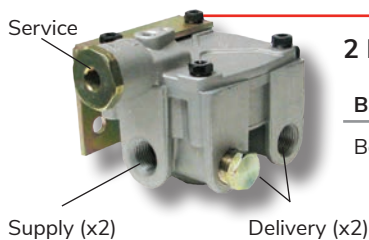

Relay Valves

Relay Valves

4 Port - Relay

Brand	Type	Part No.	Supply Ports	Delivery Ports	Crack Pressure
Bendix	R6	280375	½" NPT	¾" NPT	2 psi

4 Port - Relay Emergency

Brand	Type	Part No.	Supply Ports	Delivery Ports
Bendix	RE6	281672	¾" NPT	¾" NPT

4 Port - Relay

Brand	Type	Part No.	Supply Ports	Delivery Ports	Crack Pressure
Pacific	R12	ABC102277	½" NPT	½" NPT	4 psi
Bendix	R12	102626	½" NPT	½" NPT	4 psi
Bendix	R12	104561	½" NPT	¾" NPT	5.5 psi

2 Port - Horizontal Ports

Brand	Type	Part No.	Supply Ports	Delivery Ports	Crack Pressure
Pacific	R12H	ABC103009	¾" NPT	½" NPT	4 psi

4 Port - Pilot Relay

Brand	Type	Part No.	Supply Ports	Delivery Ports
Pacific	R12P	ABC109001	½" NPT	¾" NPT
Bendix	R12P	065476	½" NPT	¾" NPT

2 Port - Relay

Brand	Type	Part No.	Supply Ports	Delivery Ports	Crack Pressure
Bendix	R14	ABC106165	¾" NPT	½" NPT	5.5 psi

...for the long haul

Relay Valves

Relay Valves

2 Port - Relay

Brand	Part No.	Supply Ports	Delivery Ports	Crack Pressure
Sealco	110360	½" NPT	¾" NPT	1.5 psi
Sealco	110410	½" NPT	¾" NPT	4 psi