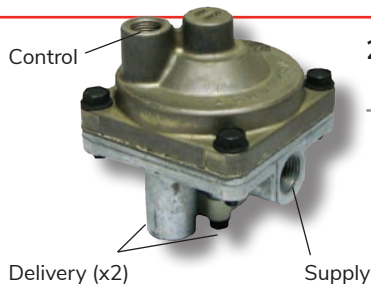

Brand	Type	Part No.	Supply Ports	Delivery Ports	Crack Pressure
Pacific	R12H	ABC103009	¾" NPT	½" NPT	4 psi

4 Port - Pilot Relay

Brand	Type	Part No.	Supply Ports	Delivery Ports
Pacific	R12P	ABC109001	½" NPT	¾" NPT
Bendix	R12P	065476	½" NPT	¾" NPT

2 Port - Relay

Brand	Type	Part No.	Supply Ports	Delivery Ports	Crack Pressure
Bendix	R14	ABC106165	¾" NPT	½" NPT	5.5 psi

...for the long haul

Relay Valves

Relay Valves

2 Port - Relay

Brand	Part No.	Supply Ports	Delivery Ports	Crack Pressure
Sealco	110360	½" NPT	¾" NPT	1.5 psi
Sealco	110410	½" NPT	¾" NPT	4 psi

4 Port

Brand	Part No.	Supply Ports	Delivery Ports	Crack Pressure
Sealco	110380	¾" NPT	¾" NPT	1.5 psi
Sealco	110415	¾" NPT	¾" NPT	4 psi
Sealco	110488	¾" NPT	¾" NPT	5.5 psi

2 Port - Dolly Valve

Brand	Part No.	Supply Ports	Delivery Ports	Crack Pressure
Sealco	110570	½" NPT	¾" NPT	0 psi

4 Port - Relay

Brand	Part No.	Supply Ports	Delivery Ports
Knorr	AC 574 AXY	M22 x 1.5	M22 x 1.5

Relay Valve

Brand	Part No.	Supply Ports	Delivery Ports
Wabco	973 001 020 0	M22 x 1.5	M16 x 1.5

Trailer Control Valve (example)