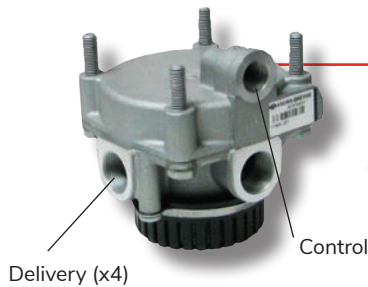

Brand	Type	Part No.	Supply Ports	Delivery Ports	Crack Pressure
Pacific	R12H	ABC103009	¾" NPT	½" NPT	4 psi

4 Port - Pilot Relay

Brand	Type	Part No.	Supply Ports	Delivery Ports
Pacific	R12P	ABC109001	½" NPT	¾" NPT
Bendix	R12P	065476	½" NPT	¾" NPT

2 Port - Relay

Brand	Type	Part No.	Supply Ports	Delivery Ports	Crack Pressure
Bendix	R14	ABC106165	¾" NPT	½" NPT	5.5 psi

...for the long haul

Relay Valves

Relay Valves

2 Port - Relay

Brand	Part No.	Supply Ports	Delivery Ports	Crack Pressure
Sealco	110360	½" NPT	¾" NPT	1.5 psi
Sealco	110410	½" NPT	¾" NPT	4 psi

4 Port

Brand	Part No.	Supply Ports	Delivery Ports	Crack Pressure
Sealco	110380	¾" NPT	¾" NPT	1.5 psi
Sealco	110415	¾" NPT	¾" NPT	4 psi
Sealco	110488	¾" NPT	¾" NPT	5.5 psi

2 Port - Dolly Valve

Brand	Part No.	Supply Ports	Delivery Ports	Crack Pressure
Sealco	110570	½" NPT	¾" NPT	0 psi

4 Port - Relay

Brand	Part No.	Supply Ports	Delivery Ports
Knorr	AC 574 AXY	M22 x 1.5	M22 x 1.5

Relay Valve

Brand	Part No.	Supply Ports	Delivery Ports
Wabco	973 001 020 0	M22 x 1.5	M16 x 1.5

Trailer Control Valve (example)