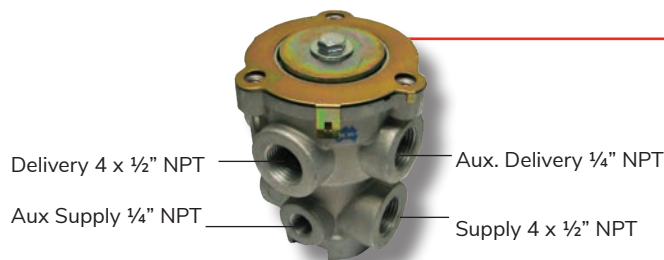

# Treadle Valves

## Treadle Valves

**E6**  
 Bendix 286171  
 Haldex KN22150X  
 Pacific ABC286689

**E3**  
 Bendix 277863

**Treadle Only**  
 Pacific ABC288570

**Complete E6 Treadle Assy**  
 Pacific ABC289129

**Universal JKC**  
 Isuzu  
 14810-16111