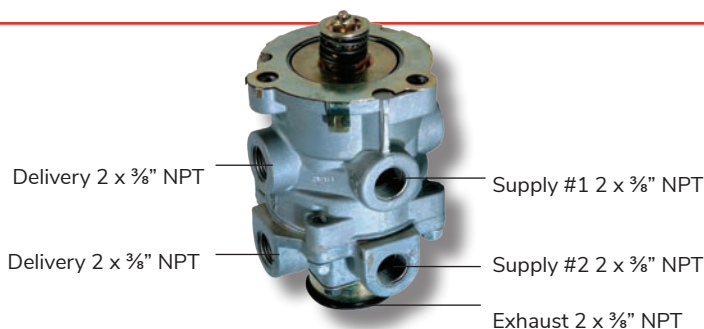

# Treadle Valves

## Treadle Valves

**E6**  
 Bendix 286171  
 Haldex KN22150X  
 Pacific ABC286689

**E3**  
 Bendix 277863

**Treadle Only**  
 Pacific ABC288570

**Complete E6 Treadle Assy**  
 Pacific ABC289129

**Universal JKC**  
 Isuzu  
 14810-16111

**Mitsubishi**  
 MC421088

**Hino**  
 47160-2691

**Hino**  
 47160-1970

**Note**

This catalogue lists just part of TRT's air brake range.  
 Ask one of our team for information on other valves.

*...for the long haul*