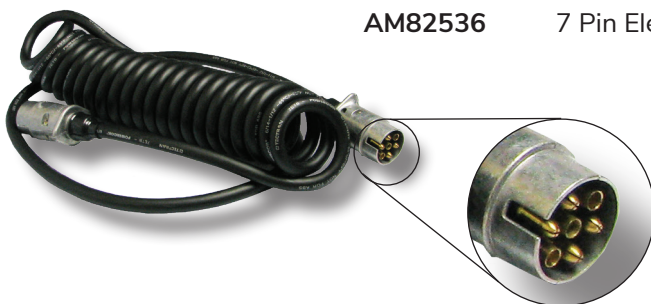

Suzie Coils

ABS & EBS

Suzie Coil ABS / EBS
 4460008238/2 12V
 4460082430 24V
 82560 Multi-volt

AIR SUZIES

Standard Series
 A856474

LongTail Series
 A8564740

Air Brake Suzie Coils available in standard and long tail 1/2" diameter tube in, single, twin and trio with 1/4" NPT Fittings

ELECTRIC

AM82536 7 Pin Electric Suzie Coil

...for the long haul