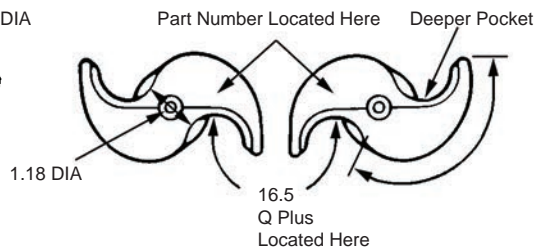

16.5" Q CAM

16.5" Q PLUS CAM

Application	Part Ref	LH/RH	A Dim	Spline	Diam
BPW 17.5"	05 097 60 05 4	LH	558mm	10	1-$\frac{1}{2}$"
	05 097 60 06 4	RH			
BPW 17.5" Steer Axle	05 097 62 51 2	LH	140mm	10	1-$\frac{1}{2}$"
	05 097 62 52 2	RH			
BPW 17.5" TRT RO8	05 097 62 65 0	LH	81mm	10	1-$\frac{1}{2}$"
	05 097 62 66 0	RH			
BPW 19.5"	05 097 05 25 3	LH	547mm	10	1-$\frac{1}{2}$"
	05 097 05 26 3	RH			
BPW 20"	05 097 05 25 4	LH	666mm	10	1-$\frac{1}{2}$"
	05 097 05 26 4	RH			
General Trailer P + Q	R607081	RH	20-$\frac{3}{8}$"	10	1-$\frac{1}{2}$"
	R607082	LH			
	R607207	LH	21-$\frac{5}{16}$"	10	1-$\frac{1}{2}$"
	R607208	RH			
	R607001	RH	23-$\frac{15}{32}$"	10	1-$\frac{1}{2}$"
	R607002	LH			
General Trailer P Q + Q PLUS	2210F6870	RH	20-$\frac{1}{2}$"	28	1-$\frac{1}{2}$"
	2210G6871	LH			
Hendrickson 19.5"	S25024-1L	LH	11-$\frac{1}{16}$"	28	1-$\frac{1}{2}$"
	S25024-1R	RH			

...for the long haul