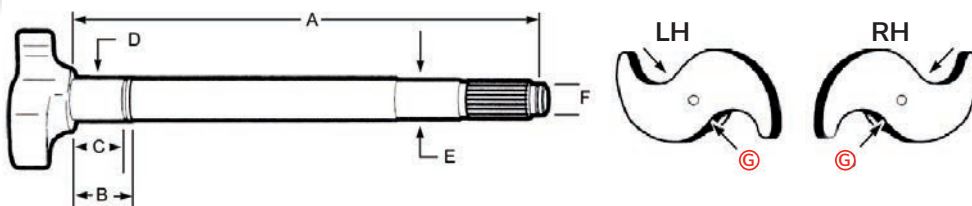

### Tip

Late model high lift S cams (measurement  $\textcircled{G}$   $1\text{-}\frac{1}{16}$ " from  $1\text{-}\frac{3}{8}$ ") are direct supersessions and exert no more braking force than the earlier models. They may adjust differently and so should be installed as a pair.