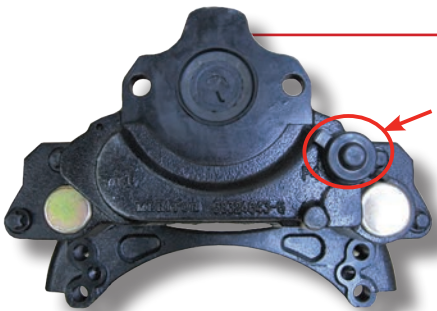

Part No.	Description
BPW SB3745 LH	0536270361R
BPW SB3745 RH	0536270371R
Wabco Pan 19.1 RH	3080003200
Wabco Pan 19.1 LH	3080003300
Meritor DX195 LH 6 Bolt	DX195LH
Meritor DX195 RH 6 Bolt	DX195RH
Meritor ELSA 195 LH 4 Bolt	ELSALH
Meritor ELSA 195 RH 4 Bolt	ELSARH
Knorr SB7000 LH Scania	SB7000AT/LH
Knorr SB7000 RH Scania	SB7000AT/RH
Knorr SB7000 LH	SB7000LH
Knorr SB7000 RH	SB7000RH
Knorr SN7000 LH	SN6000LH
Knorr SN7000 RH	SN6000RH

## Caliper I.D.

**DX195 (6 bolt mount)**

Plate points right = 1A

Plate points left = 1B

**ELSA (4 bolt mount)**

Adjuster on right = A

Adjuster on left = B

**SAF**

Big slide pin on right viewed from inside axle = A

Big slide pin on left viewed from inside axle = B