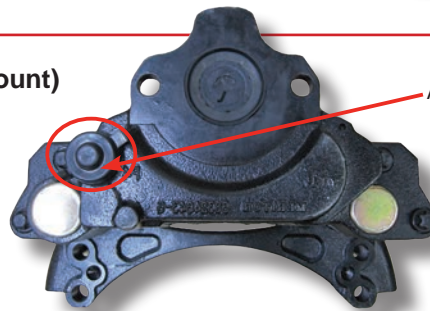

Part No.	Description
BPW SB3745 LH	0536270361R
BPW SB3745 RH	0536270371R
Wabco Pan 19.1 RH	3080003200
Wabco Pan 19.1 LH	3080003300
Meritor DX195 LH 6 Bolt	DX195LH
Meritor DX195 RH 6 Bolt	DX195RH
Meritor ELSA 195 LH 4 Bolt	ELSALH
Meritor ELSA 195 RH 4 Bolt	ELSARH
Knorr SB7000 LH Scania	SB7000AT/LH
Knorr SB7000 RH Scania	SB7000AT/RH
Knorr SB7000 LH	SB7000LH
Knorr SB7000 RH	SB7000RH
Knorr SN7000 LH	SN6000LH
Knorr SN7000 RH	SN6000RH

## Caliper I.D.

**DX195 (6 bolt mount)**

Plate points right = 1A

Plate points left = 1B

**ELSA (4 bolt mount)**

Adjuster on right = A

Adjuster on left = B

**SAF**

Big slide pin on right viewed from inside axle = A

Big slide pin on left viewed from inside axle = B