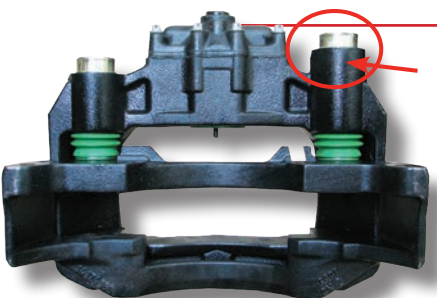

Part No.	Description
BPW SB3745 LH	0536270361R
BPW SB3745 RH	0536270371R
Wabco Pan 19.1 RH	3080003200
Wabco Pan 19.1 LH	3080003300
Meritor DX195 LH 6 Bolt	DX195LH
Meritor DX195 RH 6 Bolt	DX195RH
Meritor ELSA 195 LH 4 Bolt	ELSALH
Meritor ELSA 195 RH 4 Bolt	ELSARH
Knorr SB7000 LH Scania	SB7000AT/LH
Knorr SB7000 RH Scania	SB7000AT/RH
Knorr SB7000 LH	SB7000LH
Knorr SB7000 RH	SB7000RH
Knorr SN7000 LH	SN6000LH
Knorr SN7000 RH	SN6000RH

## Caliper I.D.

**DX195 (6 bolt mount)**

Plate points right = 1A

Plate points left = 1B

**ELSA (4 bolt mount)**

Adjuster on right = A

Adjuster on left = B

**SAF**

Big slide pin on right viewed from inside axle = A

Big slide pin on left viewed from inside axle = B