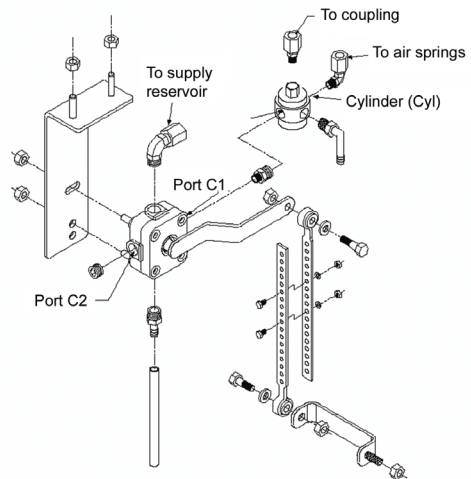

**RIDE HEIGHT VALVE**

**Hendrickson**  
QR 60826  
With Dump  
57977

**Valve Height Control**  
Q/R Plastic No Dump  
KN27000

**Wabco**  
4640060020

**Neway**  
90554241

**Typical Installation**

**Operation and Adjustment**