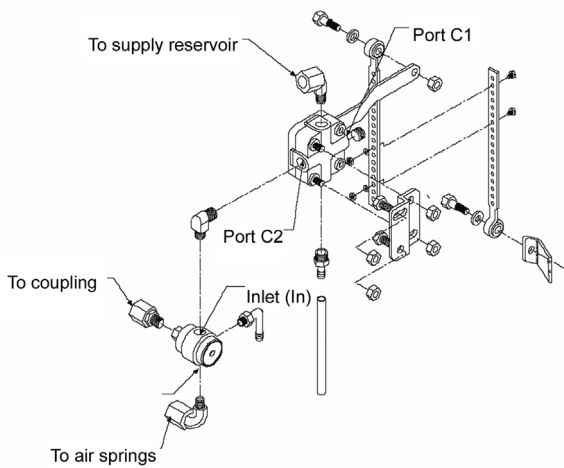

**RIDE HEIGHT VALVE**

**Hendrickson**  
QR 60826  
With Dump  
57977

**Valve Height Control**  
Q/R Plastic No Dump  
KN27000

**Wabco**  
4640060020

**Neway**  
90554241

**Typical Installation**

**Operation and Adjustment**