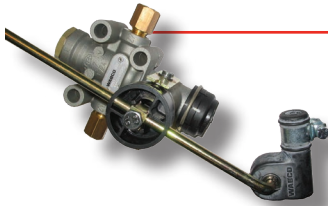

**RIDE HEIGHT VALVE**

**Hendrickson**  
QR 60826  
With Dump  
57977

**Valve Height Control**  
Q/R Plastic No Dump  
KN27000

**Wabco**  
4640060020

**Neway**  
90554241

**Typical Installation**

**Operation and Adjustment**