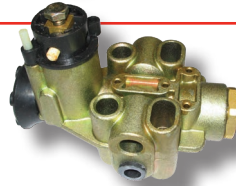

**RIDE HEIGHT VALVE**

**Hendrickson**  
QR 60826  
With Dump  
57977

**Valve Height Control**  
Q/R Plastic No Dump  
KN27000

**Wabco**  
4640060020

**Neway**  
90554241

**Typical Installation**

**Operation and Adjustment**