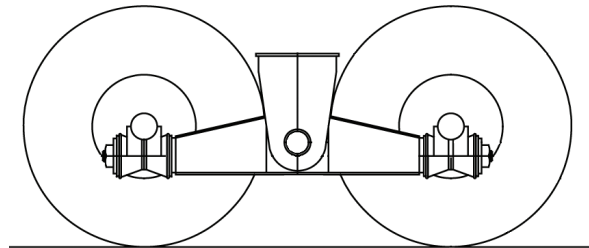

Air Suspension

TIDD Walking Beam

Beam End Castings

5" & 6" Round Beam
& 6" Square Beam Axles

Conical End Bush
TD32

Off Centre Pivot Bush
TD25

Easy adjust Beam End
Lock Nut System

Cast Centre Pivot Castings