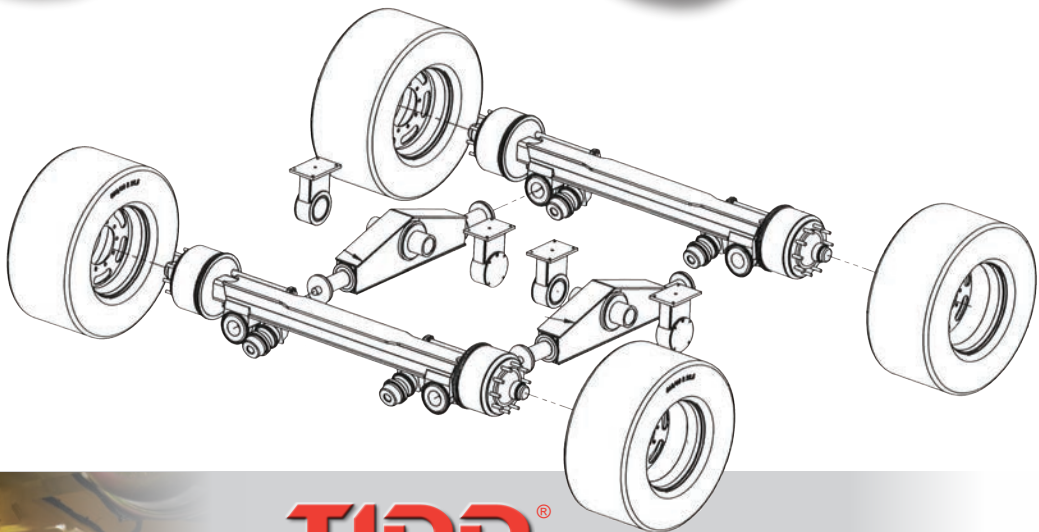

Air Suspension

TIDD Walking Beam

Beam End Castings

5" & 6" Round Beam
& 6" Square Beam Axles

Conical End Bush
TD32

Off Centre Pivot Bush
TD25

Easy adjust Beam End
Lock Nut System

Cast Centre Pivot Castings

TIDD®

WALKING BEAM SUSPENSION SYSTEMS

TD0654 30tonne and CM52 40 to 60tonne Applications

TIDD®

...for the long haul