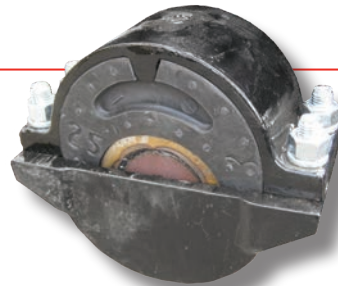

Air Suspension

TIDD Walking Beam

Beam End Castings

5" & 6" Round Beam
& 6" Square Beam Axles

Conical End Bush
TD32

Off Centre Pivot Bush
TD25

Easy adjust Beam End
Lock Nut System

Cast Centre Pivot Castings

TIDD®

WALKING BEAM SUSPENSION SYSTEMS

TD0654 30tonne and CM52 40 to 60tonne Applications

TIDD®

...for the long haul