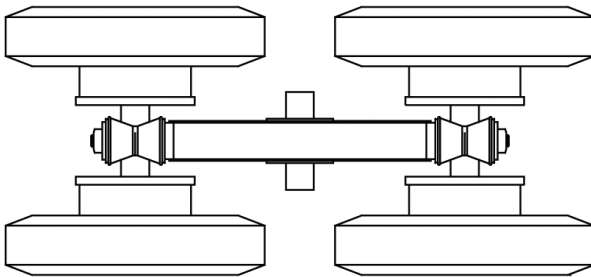

Air Suspension

TIDD Walking Beam

Beam End Castings

5" & 6" Round Beam
& 6" Square Beam Axles

Conical End Bush
TD32

Off Centre Pivot Bush
TD25

Easy adjust Beam End
Lock Nut System

Cast Centre Pivot Castings

TIDD®

WALKING BEAM SUSPENSION SYSTEMS

TD0654 30tonne and CM52 40 to 60tonne Applications

TIDD®

...for the long haul