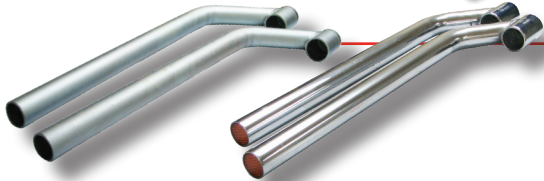

TRT MADE POSSIBLE

MUD FLAPS & GUARDS

GUARDS & ACCESSORIES

To suit most wheel configurations

- Plastic
- Alloy
- Stainless Steel

TDMBG

Mudguard Pole

RISADBLK Guard Bracket

RIP50 Plug Chassis End

RIR40 40mm Reflective Plug

MUD FLAPS

Printed Mud flaps:
Talk to us today for options.

TMMFW2418
TMMFW2424
TMMFW2430

KOMFB2436
KOMFB2436P
KOMFW2424P
KOMFW2436P