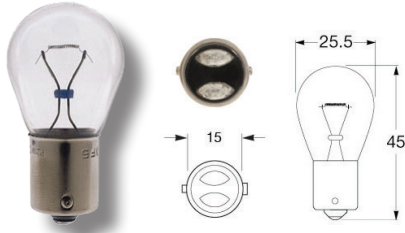

Part No.	Voltage	Wattage	Base	ADR 51/00 Category
L125	12	5W	SV8.5-8	C5W
L245	24	5W	SV8.5-8	C5V W

Part No.	Voltage	Wattage	Base
M123	12	3W	SV7-8
L245	24	3W	SV7-8

TRT MADE POSSIBLE TRUCK & TRAILER BULBS

BAYONET INDICATOR & STOP LAMP