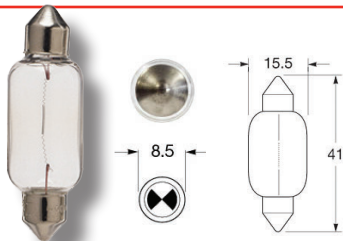

HALOGEN BULBS

Part No.	Voltage	Wattage	Base	ADR 51/00 Category
C2470	24	70W	P14.5s	H1
CA1255XU	12	55W	PX26D	H7
CA2470TS	24	70W	PX26d	H7

H3 HALOGEN BULBS

Part No.	Voltage	Wattage	Base
YC1255	12	55W	PK22s
YC2455	24	55W	PK22s

BOSCH

Part No.	Voltage	Wattage	Base	ADR 51/00 Category
G1210	12	5W	BA15s	R10W
G125	12	5W	BA15s	R5W
G2410	24	10W	BA15s	R10W
G245	24	5w	BA15S	R5W

FESTOON

Part No.	Voltage	Wattage	Base	ADR 51/00 Category
K1221	12	21W	SV8.5-8	C21W
K2421	24	21W	SV8.5-8	C21W