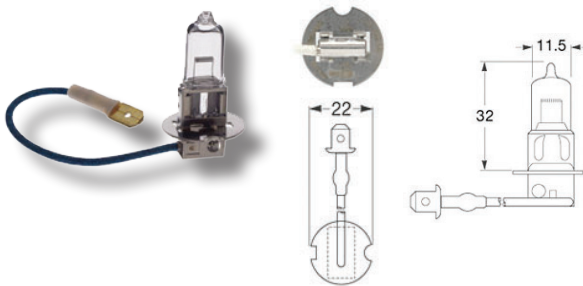

HALOGEN BULBS

Part No.	Voltage	Wattage	Base	ADR 51/00 Category
C2470	24	70W	P14.5s	H1
CA1255XU	12	55W	PX26D	H7
CA2470TS	24	70W	PX26d	H7

H3 HALOGEN BULBS

Part No.	Voltage	Wattage	Base
YC1255	12	55W	PK22s
YC2455	24	55W	PK22s

BOSCH

Part No.	Voltage	Wattage	Base	ADR 51/00 Category
G1210	12	5W	BA15s	R10W
G125	12	5W	BA15s	R5W
G2410	24	10W	BA15s	R10W
G245	24	5w	BA15S	R5W

FESTOON

Part No.	Voltage	Wattage	Base	ADR 51/00 Category
K1221	12	21W	SV8.5-8	C21W
K2421	24	21W	SV8.5-8	C21W

Part No.	Voltage	Wattage	Base	ADR 51/00 Category
L125	12	5W	SV8.5-8	C5W
L245	24	5W	SV8.5-8	C5V W

Part No.	Voltage	Wattage	Base
M123	12	3W	SV7-8
L245	24	3W	SV7-8

TRT MADE POSSIBLE TRUCK & TRAILER BULBS

BAYONET INDICATOR & STOP LAMP