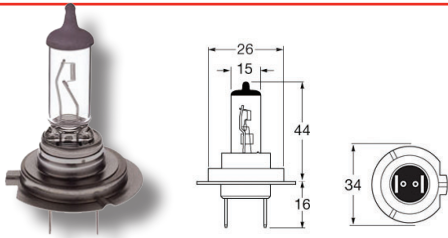

HALOGEN BULBS

Part No.	Voltage	Wattage	Base	ADR 51/00 Category
C2470	24	70W	P14.5s	H1
CA1255XU	12	55W	PX26D	H7
CA2470TS	24	70W	PX26d	H7

H3 HALOGEN BULBS

Part No.	Voltage	Wattage	Base
YC1255	12	55W	PK22s
YC2455	24	55W	PK22s

BOSCH

Part No.	Voltage	Wattage	Base	ADR 51/00 Category
G1210	12	5W	BA15s	R10W
G125	12	5W	BA15s	R5W
G2410	24	10W	BA15s	R10W
G245	24	5w	BA15S	R5W

FESTOON

Part No.	Voltage	Wattage	Base	ADR 51/00 Category
K1221	12	21W	SV8.5-8	C21W
K2421	24	21W	SV8.5-8	C21W