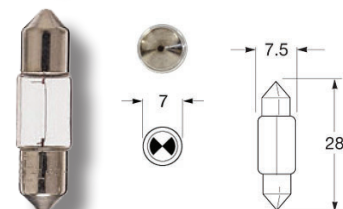

Part No.	Voltage	Wattage	Base
M123	12	3W	SV7-8
L245	24	3W	SV7-8