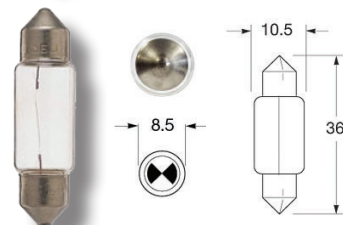

HALOGEN BULBS

Part No.	Voltage	Wattage	Base	ADR 51/00 Category
C2470	24	70W	P14.5s	H1
CA1255XU	12	55W	PX26D	H7
CA2470TS	24	70W	PX26d	H7

H3 HALOGEN BULBS

Part No.	Voltage	Wattage	Base
YC1255	12	55W	PK22s
YC2455	24	55W	PK22s

BOSCH

Part No.	Voltage	Wattage	Base	ADR 51/00 Category
G1210	12	5W	BA15s	R10W
G125	12	5W	BA15s	R5W
G2410	24	10W	BA15s	R10W
G245	24	5w	BA15S	R5W

FESTOON

Part No.	Voltage	Wattage	Base	ADR 51/00 Category
K1221	12	21W	SV8.5-8	C21W
K2421	24	21W	SV8.5-8	C21W