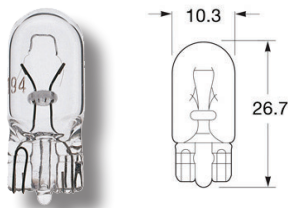

WEDGE BASE BULBS

Part No.	Voltage	Wattage	Base	ADR 51/00 Category
W125	12	5W	W2.1x9.5d	W5W
W245	24	5W	W2.1x9.5d	W5W
W243	24	3W	W2.1x9.5d	W3W