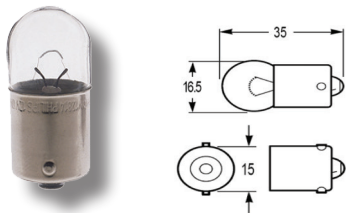

HALOGEN BULBS

Part No.	Voltage	Wattage	Base	ADR 51/00 Category
C2470	24	70W	P14.5s	H1
CA1255XU	12	55W	PX26D	H7
CA2470TS	24	70W	PX26d	H7

H3 HALOGEN BULBS

Part No.	Voltage	Wattage	Base
YC1255	12	55W	PK22s
YC2455	24	55W	PK22s

BOSCH

Part No.	Voltage	Wattage	Base	ADR 51/00 Category
G1210	12	5W	BA15s	R10W
G125	12	5W	BA15s	R5W
G2410	24	10W	BA15s	R10W
G245	24	5w	BA15S	R5W

FESTOON

Part No.	Voltage	Wattage	Base	ADR 51/00 Category
K1221	12	21W	SV8.5-8	C21W
K2421	24	21W	SV8.5-8	C21W