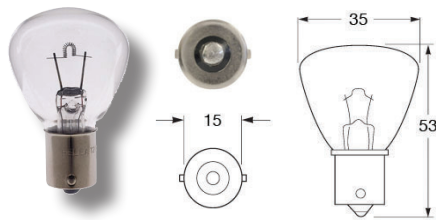

SPECIAL - EMERGENCY FLASHER & REVOLVING

Part No.	Voltage	Wattage	Base	ADR 51/00 Category
U2445	24	45W	BA15s