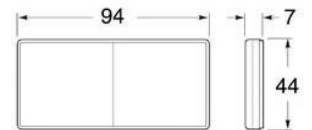

REFLECTORS

2902
2910
2930

Retro Red Reflector
83mm diameter red acrylic retro reflector
Black rim, 48cm² Single bolt mounting.
White rim, horizontal 2 hole mounting.
White rim, top 2 hole mounting.

2902
2910
2930

Retro Reflector
60mm diameter, screw 22cm² mounting
Red
Amber
White

2919
2920
2921

Retro Reflector
70 x 31.5mm, self adhesive mounting, 18cm²
Amber
Red
White

2922
2923
2924

Retro Reflector
94 x 44mm, self adhesive mounting, 33cm²
Amber **2922-2** Amber 2 Bolt
Red **2923-2** Red 2 Bolt
White **2924-2** White 2 Bolt