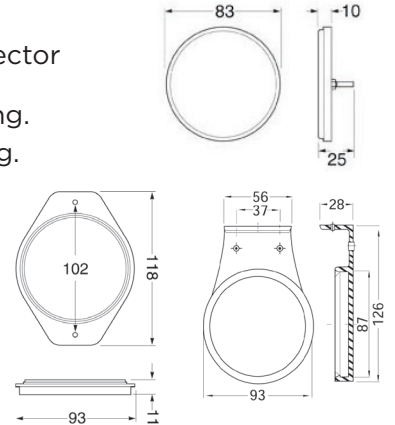

REFLECTORS

2902
2910
2930

Retro Red Reflector
83mm diameter red acrylic retro reflector
Black rim, 48cm² Single bolt mounting.
White rim, horizontal 2 hole mounting.
White rim, top 2 hole mounting.

2902
2910
2930

Retro Reflector
60mm diameter, screw 22cm² mounting
Red
Amber
White

2919
2920
2921

Retro Reflector
70 x 31.5mm, self adhesive mounting, 18cm²
Amber
Red
White

2922
2923
2924

Retro Reflector
94 x 44mm, self adhesive mounting, 33cm²
Amber **2922-2** Amber 2 Bolt
Red **2923-2** Red 2 Bolt
White **2924-2** White 2 Bolt

2926

Retro Reflector
105 x 55mm, self adhesive mounting, 50cm²
Red