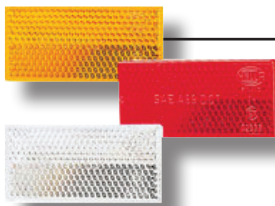

REFLECTORS

2902
2910
2930

Retro Red Reflector
83mm diameter red acrylic retro reflector
Black rim, 48cm² Single bolt mounting.
White rim, horizontal 2 hole mounting.
White rim, top 2 hole mounting.

2902
2910
2930

Retro Reflector
60mm diameter, screw 22cm² mounting
Red
Amber
White

2919
2920
2921

Retro Reflector
70 x 31.5mm, self adhesive mounting, 18cm²
Amber
Red
White

2922
2923
2924

Retro Reflector
94 x 44mm, self adhesive mounting, 33cm²
Amber **2922-2** Amber 2 Bolt
Red **2923-2** Red 2 Bolt
White **2924-2** White 2 Bolt

2926

Retro Reflector
105 x 55mm, self adhesive mounting, 50cm²
Red