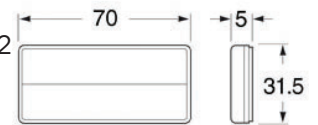

REFLECTORS

2902
2910
2930

Retro Red Reflector
83mm diameter red acrylic retro reflector
Black rim, 48cm² Single bolt mounting.
White rim, horizontal 2 hole mounting.
White rim, top 2 hole mounting.

2902
2910
2930

Retro Reflector
60mm diameter, screw 22cm² mounting
Red
Amber
White

2919
2920
2921

Retro Reflector
70 x 31.5mm, self adhesive mounting, 18cm²
Amber
Red
White

2922
2923
2924

Retro Reflector
94 x 44mm, self adhesive mounting, 33cm²
Amber **2922-2** Amber 2 Bolt
Red **2923-2** Red 2 Bolt
White **2924-2** White 2 Bolt

2926

Retro Reflector
105 x 55mm, self adhesive mounting, 50cm²
Red