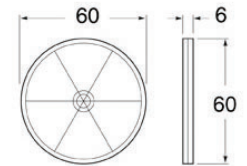

REFLECTORS

2902
2910
2930

Retro Red Reflector
83mm diameter red acrylic retro reflector
Black rim, 48cm² Single bolt mounting.
White rim, horizontal 2 hole mounting.
White rim, top 2 hole mounting.

2902
2910
2930

Retro Reflector
60mm diameter, screw 22cm² mounting
Red
Amber
White

2919
2920
2921

Retro Reflector
70 x 31.5mm, self adhesive mounting, 18cm²
Amber
Red
White

2922
2923
2924

Retro Reflector
94 x 44mm, self adhesive mounting, 33cm²
Amber **2922-2** Amber 2 Bolt
Red **2923-2** Red 2 Bolt
White **2924-2** White 2 Bolt

2926

Retro Reflector
105 x 55mm, self adhesive mounting, 50cm²
Red