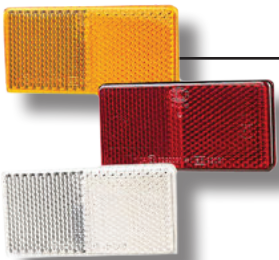

REFLECTORS

2902
2910
2930

Retro Red Reflector
83mm diameter red acrylic retro reflector
Black rim, 48cm² Single bolt mounting.
White rim, horizontal 2 hole mounting.
White rim, top 2 hole mounting.

2902
2910
2930

Retro Reflector
60mm diameter, screw 22cm² mounting
Red
Amber
White

2919
2920
2921

Retro Reflector
70 x 31.5mm, self adhesive mounting, 18cm²
Amber
Red
White

2922
2923
2924

Retro Reflector
94 x 44mm, self adhesive mounting, 33cm²
Amber **2922-2** Amber 2 Bolt
Red **2923-2** Red 2 Bolt
White **2924-2** White 2 Bolt

2926

Retro Reflector
105 x 55mm, self adhesive mounting, 50cm²
Red