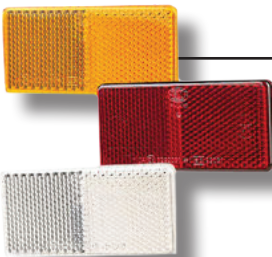

REFLECTORS

REFLECTORS

2902
2910
2930

Retro Red Reflector
83mm diameter red acrylic retro reflector

Black rim, 48cm² Single bolt mounting.
White rim, horizontal 2 hole mounting.
White rim, top 2 hole mounting.

2902
2910
2930

Retro Reflector
60mm diameter, screw 22cm² mounting

Red
Amber
White

2919
2920
2921

Retro Reflector
70 x 31.5mm, self adhesive mounting, 18cm²

Amber
Red
White

2922
2923
2924

Retro Reflector
94 x 44mm, self adhesive mounting, 33cm²

Amber **2922-2** Amber 2 Bolt
Red **2923-2** Red 2 Bolt
White **2924-2** White 2 Bolt

2926

Retro Reflector
105 x 55mm, self adhesive mounting, 50cm²

Red

...for the long haul