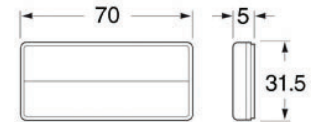

REFLECTORS

REFLECTORS

2902
2910
2930

Retro Red Reflector
83mm diameter red acrylic retro reflector

Black rim, 48cm² Single bolt mounting.
White rim, horizontal 2 hole mounting.
White rim, top 2 hole mounting.

2902
2910
2930

Retro Reflector
60mm diameter, screw 22cm² mounting

Red
Amber
White

2919
2920
2921

Retro Reflector
70 x 31.5mm, self adhesive mounting, 18cm²

Amber
Red
White

2922
2923
2924

Retro Reflector
94 x 44mm, self adhesive mounting, 33cm²

Amber **2922-2** Amber 2 Bolt
Red **2923-2** Red 2 Bolt
White **2924-2** White 2 Bolt

2926

Retro Reflector
105 x 55mm, self adhesive mounting, 50cm²

Red

...for the long haul