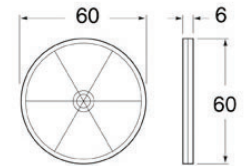

REFLECTORS

REFLECTORS

2902
2910
2930

Retro Red Reflector
83mm diameter red acrylic retro reflector

Black rim, 48cm² Single bolt mounting.
White rim, horizontal 2 hole mounting.
White rim, top 2 hole mounting.

2902
2910
2930

Retro Reflector
60mm diameter, screw 22cm² mounting

Red
Amber
White

2919
2920
2921

Retro Reflector
70 x 31.5mm, self adhesive mounting, 18cm²

Amber
Red
White

2922
2923
2924

Retro Reflector
94 x 44mm, self adhesive mounting, 33cm²

Amber **2922-2** Amber 2 Bolt
Red **2923-2** Red 2 Bolt
White **2924-2** White 2 Bolt

2926

Retro Reflector
105 x 55mm, self adhesive mounting, 50cm²

Red

...for the long haul