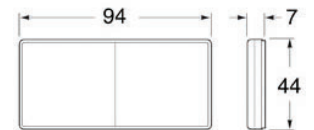

REFLECTORS

REFLECTORS

2902
2910
2930

Retro Red Reflector
83mm diameter red acrylic retro reflector

Black rim, 48cm² Single bolt mounting.
White rim, horizontal 2 hole mounting.
White rim, top 2 hole mounting.

2902
2910
2930

Retro Reflector
60mm diameter, screw 22cm² mounting

Red
Amber
White

2919
2920
2921

Retro Reflector
70 x 31.5mm, self adhesive mounting, 18cm²

Amber
Red
White

2922
2923
2924

Retro Reflector
94 x 44mm, self adhesive mounting, 33cm²

Amber **2922-2** Amber 2 Bolt
Red **2923-2** Red 2 Bolt
White **2924-2** White 2 Bolt

2926

Retro Reflector
105 x 55mm, self adhesive mounting, 50cm²

Red

...for the long haul