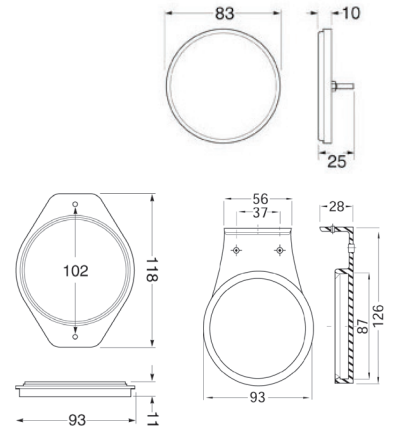

REFLECTORS

REFLECTORS

2902
2910
2930

Retro Red Reflector
83mm diameter red acrylic retro reflector

Black rim, 48cm² Single bolt mounting.
White rim, horizontal 2 hole mounting.
White rim, top 2 hole mounting.

2902
2910
2930

Retro Reflector
60mm diameter, screw 22cm² mounting

Red
Amber
White

2919
2920
2921

Retro Reflector
70 x 31.5mm, self adhesive mounting, 18cm²

Amber
Red
White

2922
2923
2924

Retro Reflector
94 x 44mm, self adhesive mounting, 33cm²

Amber **2922-2** Amber 2 Bolt
Red **2923-2** Red 2 Bolt
White **2924-2** White 2 Bolt

2926

Retro Reflector
105 x 55mm, self adhesive mounting, 50cm²

Red

...for the long haul