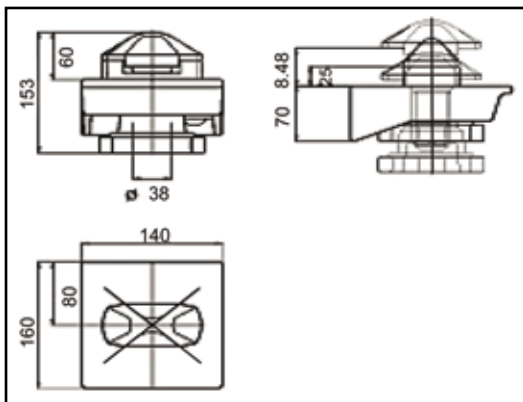

LANDING LEGS & TWISTLOCKS

LANDING LEGS - MODUL

TWISTLOCK - SCREW TYPE

STYLE
JOST 14SKKN
MULTI TL6016

TWISTLOCK - LEVER TYPE

STYLE
JOST RQ37NS
MULTI TI604