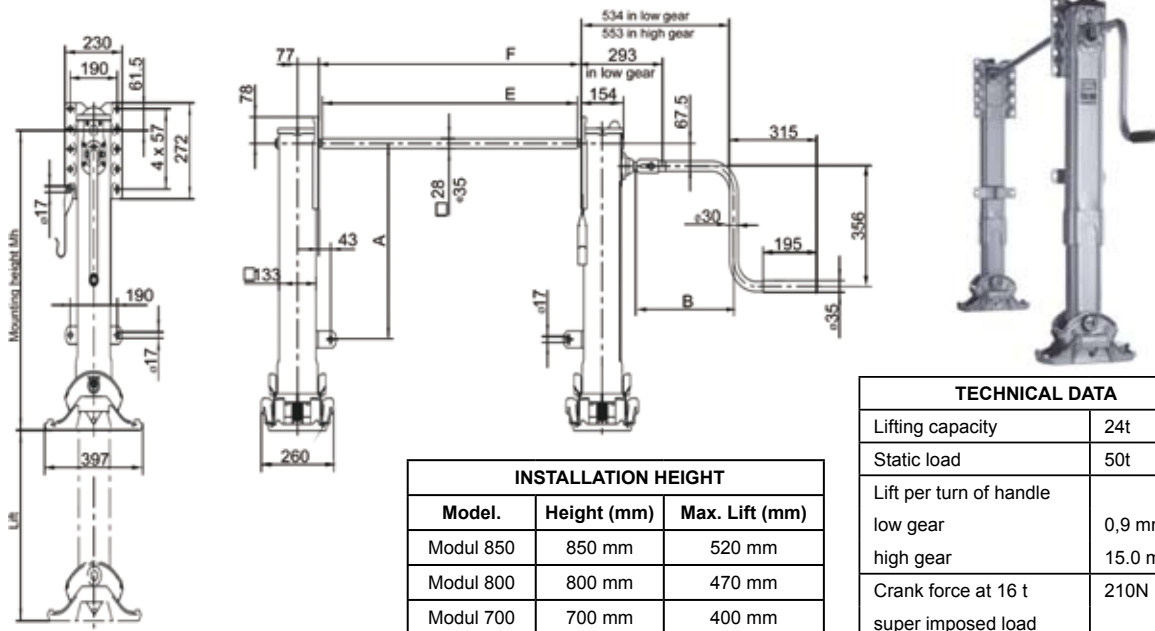

LANDING LEGS & TWISTLOCKS

LANDING LEGS - MODUL

TWISTLOCK - SCREW TYPE

STYLE
JOST 14SKKN
MULTI TL6016

TWISTLOCK - LEVER TYPE

STYLE
JOST RQ37NS
MULTI TI604