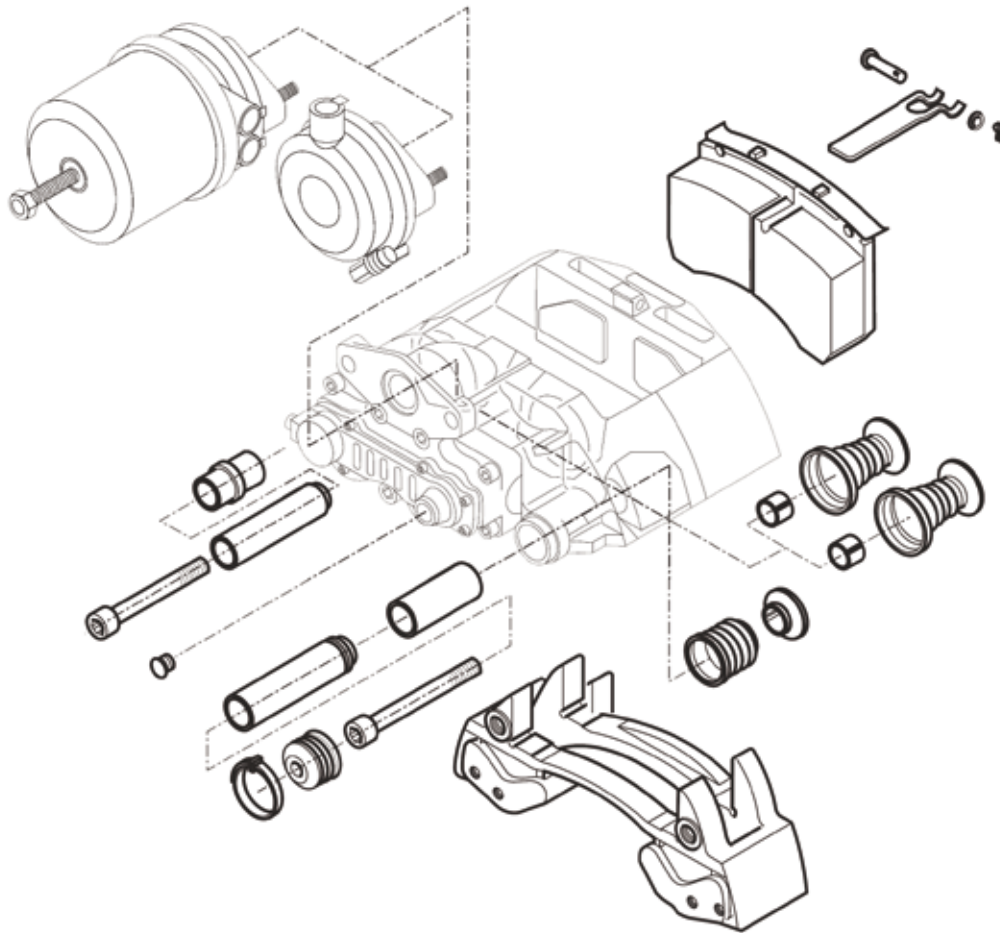

BPW ECO

TRAILER AXLE

BPW DISC BRAKE

Measuring Axles

| Axle Key Dimensions | |
|--|-----------------------|
| P | Overall Width |
| GM | Brake Chamber Centres |
| M | Dual Tyre Centres |
| K | Wheel Stud PCD |
| H | Spigot |
| FM | Spring Centres |
| SP | Axle Track |
| (Tyre centres or hub face to hub face) | |