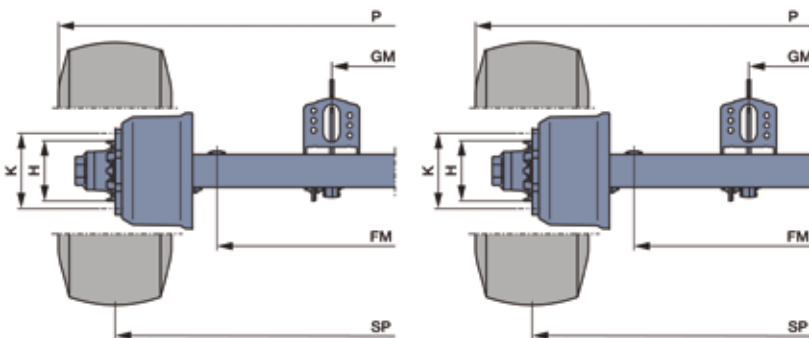

BPW ECO

TRAILER AXLE

BPW DISC BRAKE

Measuring Axles

| Axle Key Dimensions | |
|--|-----------------------|
| P | Overall Width |
| GM | Brake Chamber Centres |
| M | Dual Tyre Centres |
| K | Wheel Stud PCD |
| H | Spigot |
| FM | Spring Centres |
| SP | Axle Track |
| (Tyre centres or hub face to hub face) | |