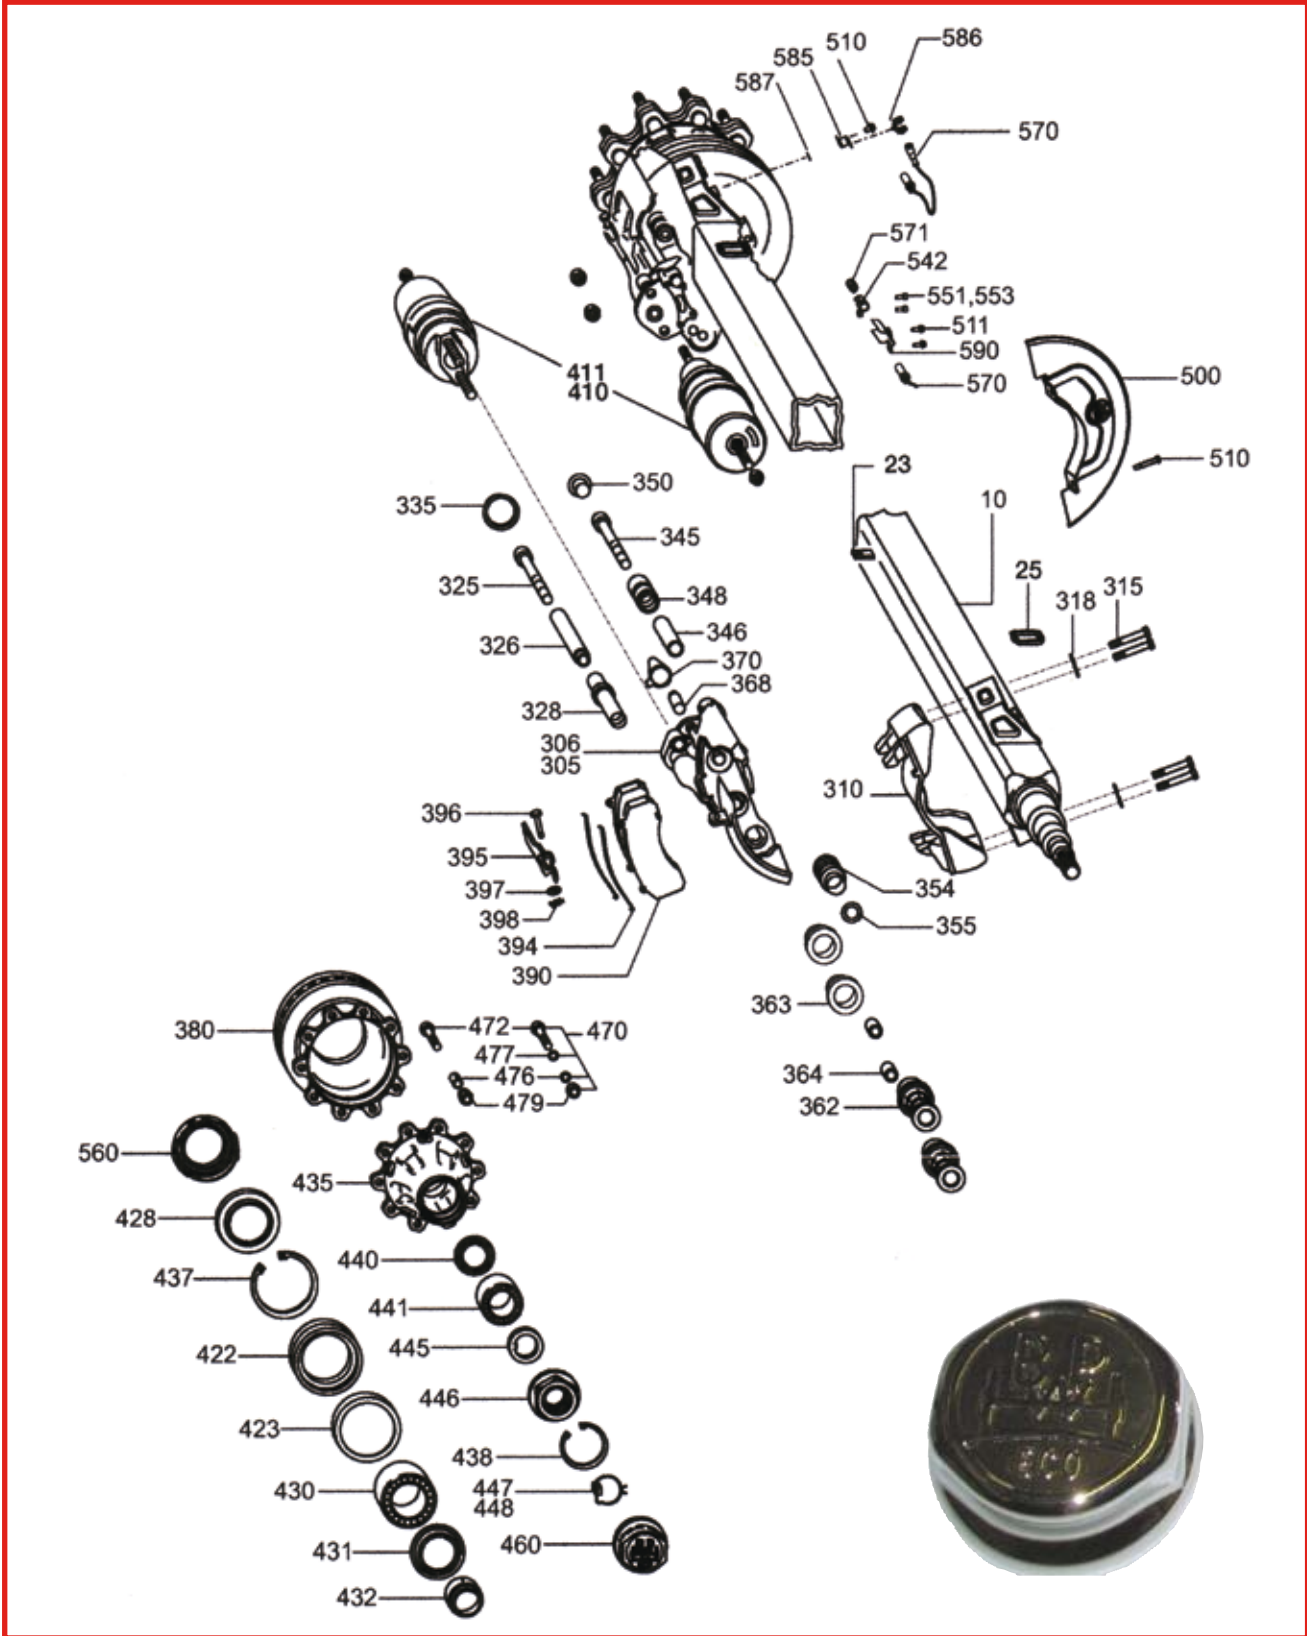

BPW ECO

TRAILER AXLE

BPW DISC BRAKE

Measuring Axles

| Axle Key Dimensions | |
|--|-----------------------|
| P | Overall Width |
| GM | Brake Chamber Centres |
| M | Dual Tyre Centres |
| K | Wheel Stud PCD |
| H | Spigot |
| FM | Spring Centres |
| SP | Axle Track |
| (Tyre centres or hub face to hub face) | |