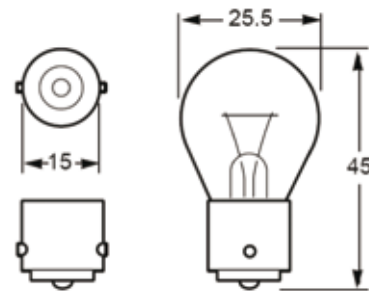

R2421

Indicator

Part No.	Voltage	Wattage	Base	ADR 51/00 Category
R2421	24	21	BA15s	P 21W