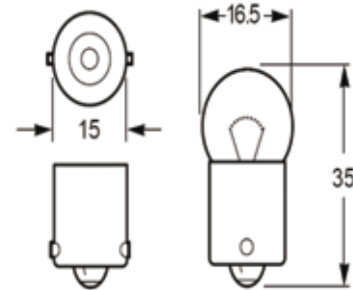

W245

Wedge Base

Part No.	Voltage	Wattage	Base	ADR 51/00 Category
W245	24	5	W2.1x9.5d	W5W

M243

Festoon

Part No.	Voltage	Wattage	Base	ADR 51/00 Category
M243	24	3	S7	-

G245

Bosch Headlamp