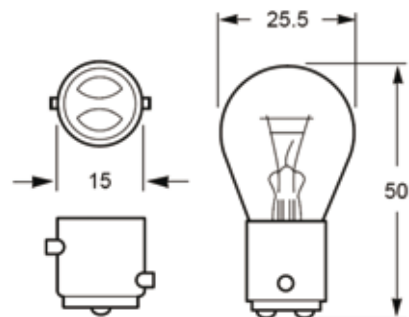

W245

Wedge Base

Part No.	Voltage	Wattage	Base	ADR 51/00 Category
W245	24	5	W2.1x9.5d	W5W

M243

Festoon

Part No.	Voltage	Wattage	Base	ADR 51/00 Category
M243	24	3	S7	-

G245

Bosch Headlamp

Part No.	Voltage	Wattage	Base	ADR 51/00 Category
G245	24	5	BA15s	R 5W

R2421

Indicator

Part No.	Voltage	Wattage	Base	ADR 51/00 Category
R2421	24	21	BA15s	P 21W

S 2421

Stop Tail

Part No.	Voltage	Wattage	Base	ADR 51/00 Category
S2421/5V	24	21/5	BAY15d	P 21/5W