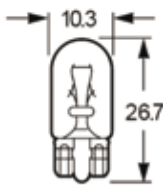

TRUCK & TRAILER BULBS

XD2475/70 - XD1260/55XU

Quartz Halogen

Part No.	Voltage	Wattage	Base	ADR 51/00 Category
XD1260/55XU	12	60/55	P43t	H4
XD2475/70	24	75/70	P43t	H4

YC2470

Quartz Halogen

Part No.	Voltage	Wattage	Base	ADR 51/00 Category
YC2470	24	70	PK22s	H3

W245

Wedge Base

Part No.	Voltage	Wattage	Base	ADR 51/00 Category
W245	24	5	W2.1x9.5d	W5W

M243

Festoon

Part No.	Voltage	Wattage	Base	ADR 51/00 Category
M243	24	3	S7	-

G245

Bosch Headlamp

Part No.	Voltage	Wattage	Base	ADR 51/00 Category
G245	24	5	BA15s	R 5W

R2421

Indicator

Part No.	Voltage	Wattage	Base	ADR 51/00 Category
R2421	24	21	BA15s	P 21W

S 2421

Stop Tail

Part No.	Voltage	Wattage	Base	ADR 51/00 Category
S2421/5V	24	21/5	BAY15d	P 21/5W