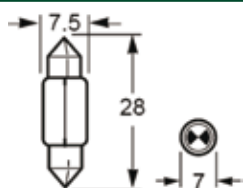

TRUCK & TRAILER BULBS

XD2475/70 - XD1260/55XU

Quartz Halogen

Part No.	Voltage	Wattage	Base	ADR 51/00 Category
XD1260/55XU	12	60/55	P43t	H4
XD2475/70	24	75/70	P43t	H4

YC2470

Quartz Halogen

Part No.	Voltage	Wattage	Base	ADR 51/00 Category
YC2470	24	70	PK22s	H3

W245

Wedge Base

Part No.	Voltage	Wattage	Base	ADR 51/00 Category
W245	24	5	W2.1x9.5d	W5W

M243

Festoon

Part No.	Voltage	Wattage	Base	ADR 51/00 Category
M243	24	3	S7	-

G245

Bosch Headlamp