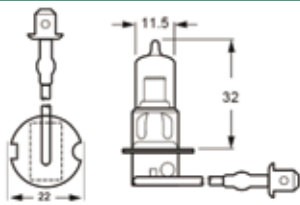

TRUCK & TRAILER BULBS

XD2475/70 - XD1260/55XU

Quartz Halogen

Part No.	Voltage	Wattage	Base	ADR 51/00 Category
XD1260/55XU	12	60/55	P43t	H4
XD2475/70	24	75/70	P43t	H4

YC2470

Quartz Halogen

Part No.	Voltage	Wattage	Base	ADR 51/00 Category
YC2470	24	70	PK22s	H3

W245

Wedge Base

Part No.	Voltage	Wattage	Base	ADR 51/00 Category
W245	24	5	W2.1x9.5d	W5W

M243

Festoon

Part No.	Voltage	Wattage	Base	ADR 51/00 Category
M243	24	3	S7	-

G245

Bosch Headlamp